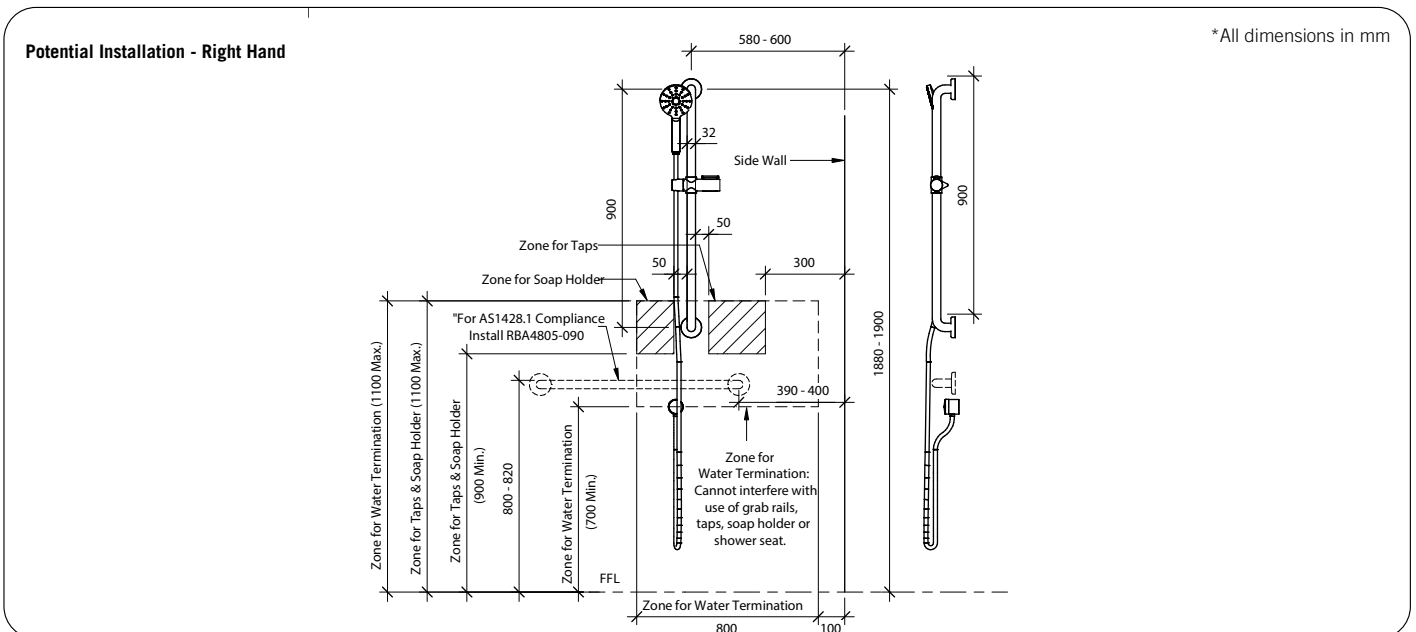

Installation

Warning: Grab rails are no stronger than the anchors or walls to which they are attached and must be firmly secured in order to support the loads for which they are intended. Refer to local codes and Installation Instructions for location of fixing points, method of attachment, etc.

For best results, unit should be inspected and cleaned regularly as per the instructions in the RBA Product Warranty, Cleaning Care Guide, available on our websites.

Important: Installation instructions and current rough-in details should be furnished with each fixture. Do not rough in without certified dimensions. Dimensions are subject to manufacturer's tolerance of +/-10mm.