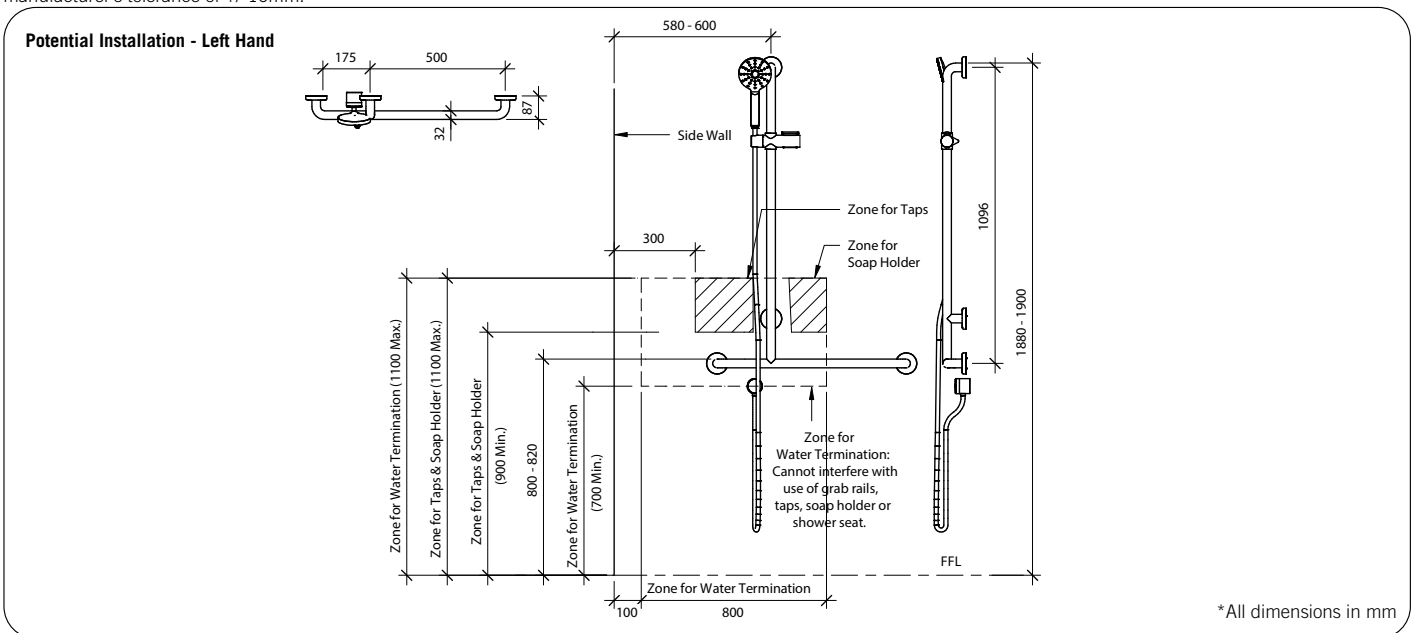

Installation

Warning: Grab rails are no stronger than the anchors or walls to which they are attached and must be firmly secured in order to support the loads for which they are intended. Refer to local codes and Installation Instructions for location of fixing points, method of attachment, etc.

For best results, unit should be inspected and cleaned regularly as per the instructions in the RBA Product Warranty, Cleaning Care Guide, available on our websites.

Important: Installation instructions and current rough-in details should be furnished with each fixture. Do not rough in without certified dimensions. Dimensions are subject to manufacturer's tolerance of +/-10mm.