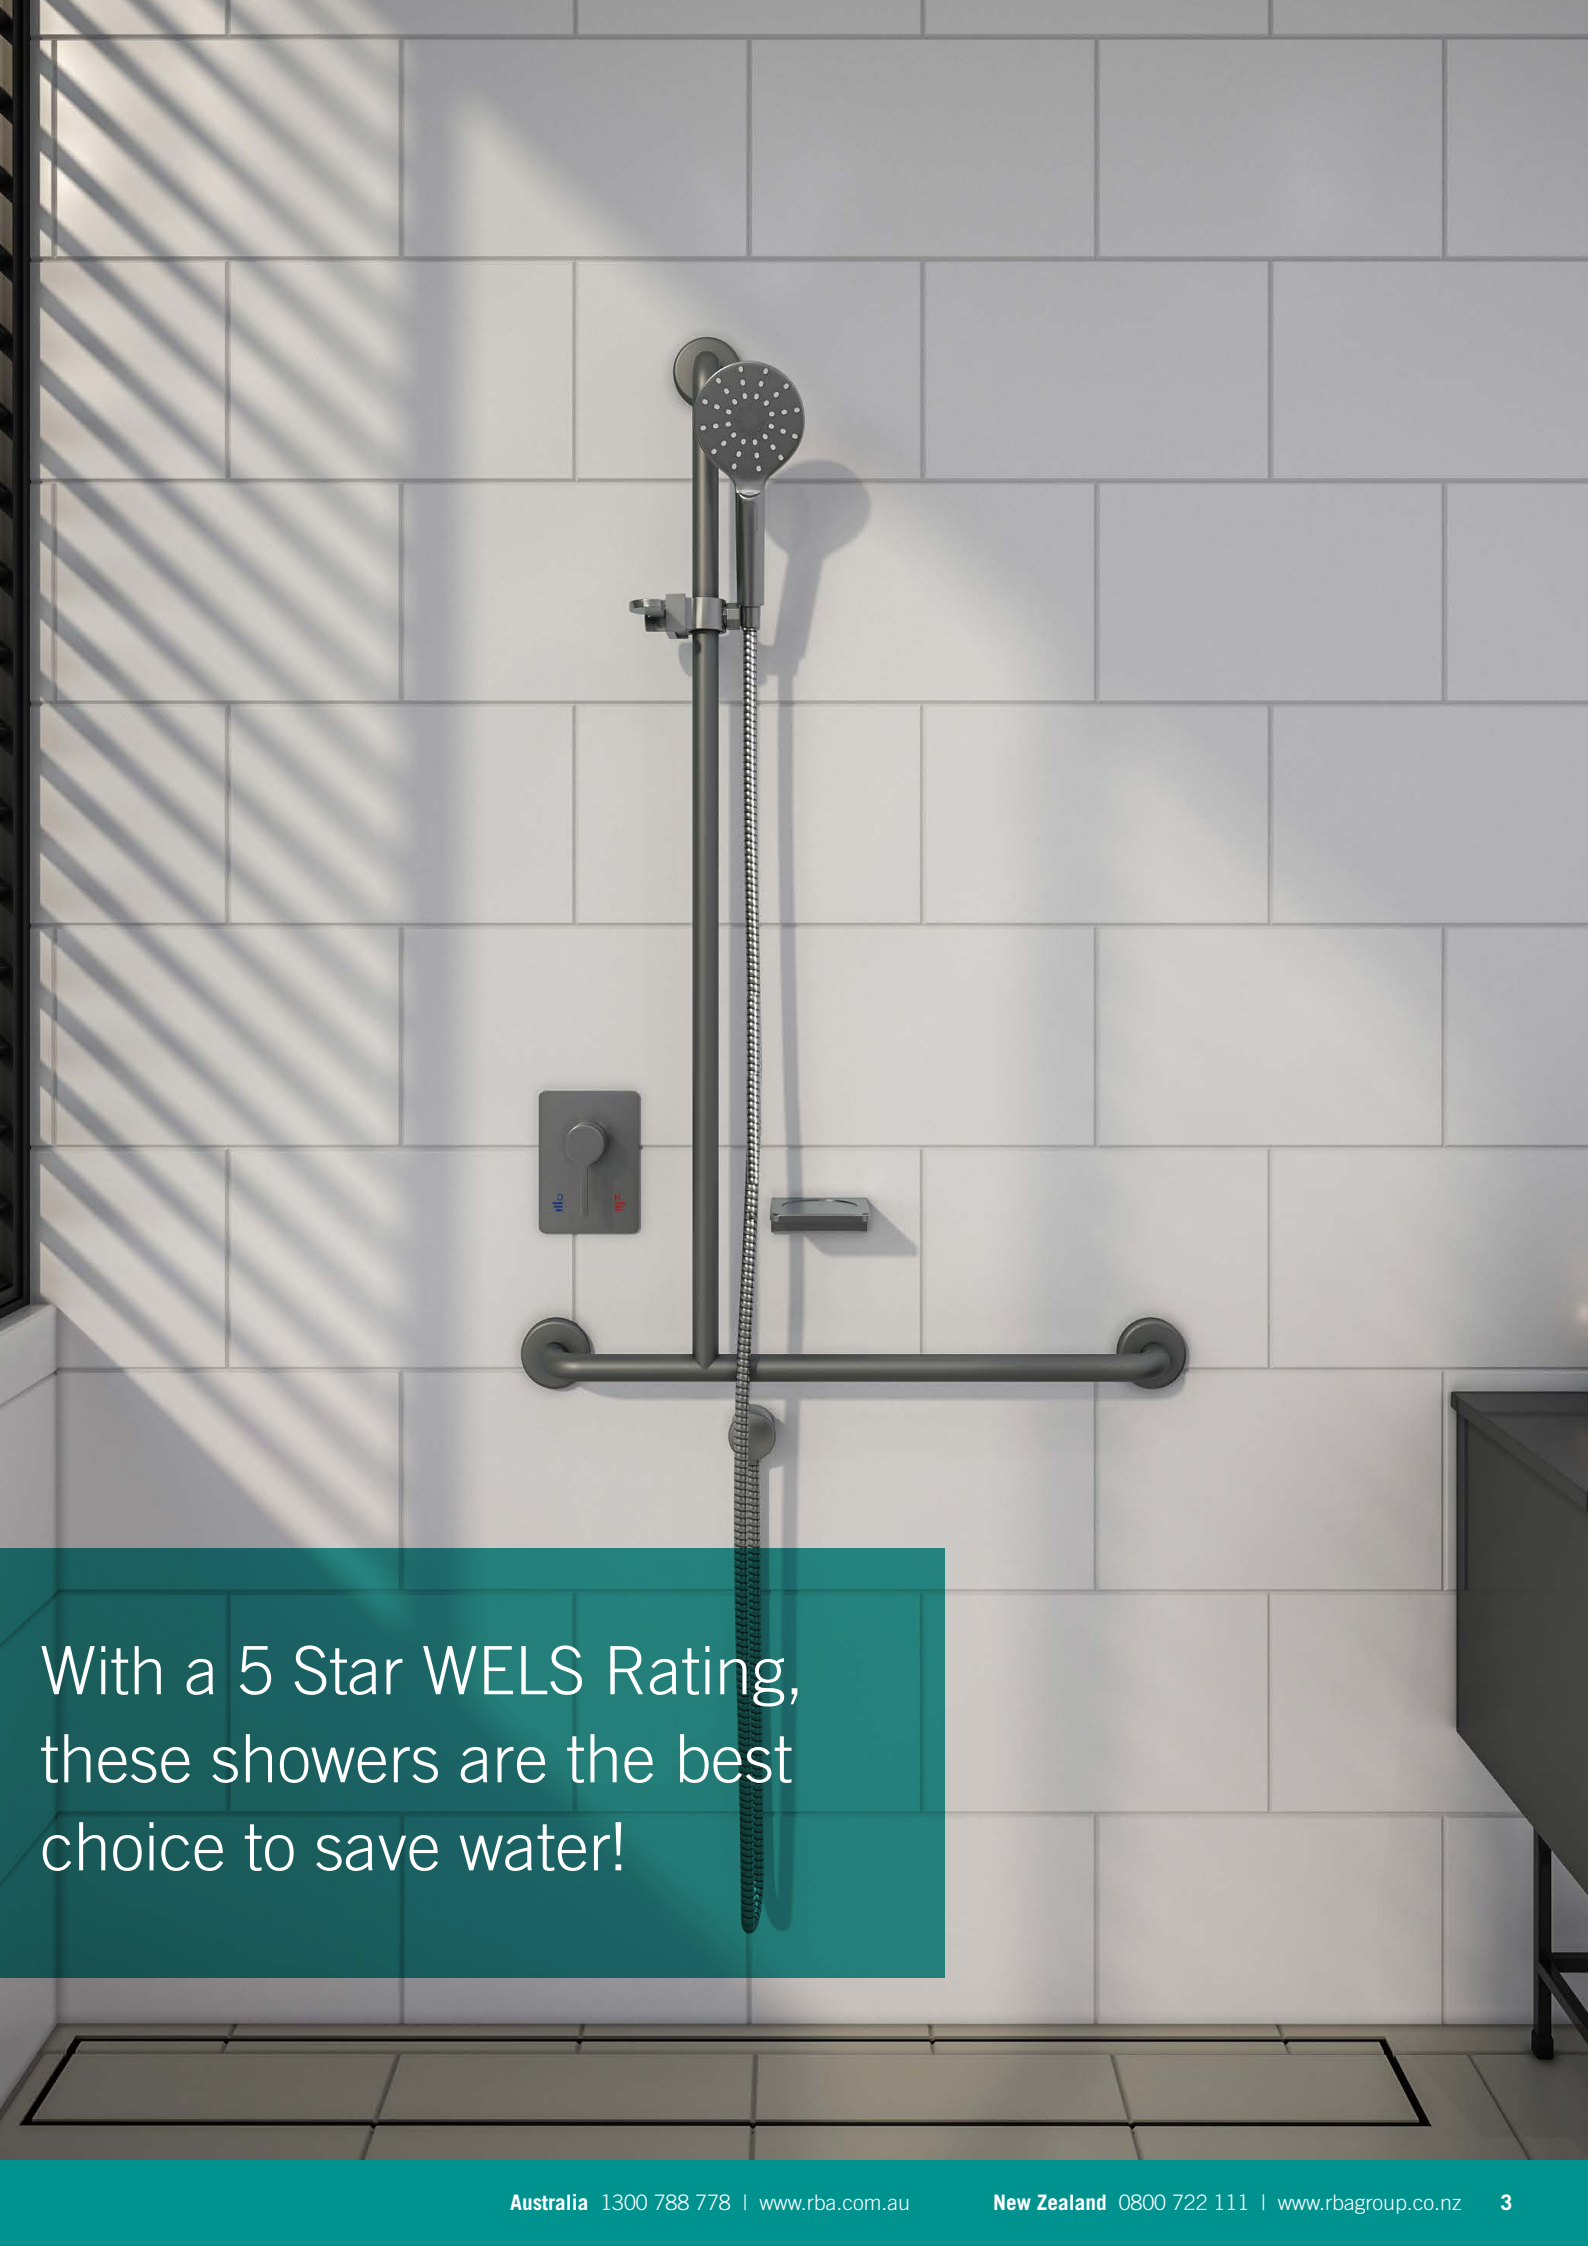

5 Star WELS Rated Showers

Water efficient, Comfort tested and Compliant to AS1428.1

5 Star Rated Showers

LH T-Rail for Showers, Incl Slider & 5 Star Handset and Mixer

31.5mm Dia Rail,
1.5m Hose
6 LPM, 5 Star WELS

RBA4605-069*

Handshower & Hose Kit Chrome

Chrome Plated ABS
1.5m hose Stainless Steel
Backflow Prevention
3 Function Capabilities

RBA4111-700-001

*This item is modular so the location of each rail can be determined when installing e.g. LH, RH, centered