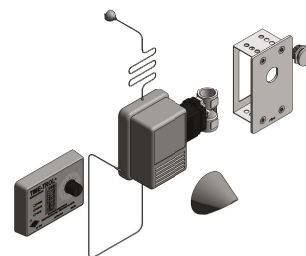

LIGATURE RESISTANT FULL HEIGHT BASIN & TAP

RBA8881-100 Stainless
RBA8881-777-003
EnviroGlaze® White

TIME TROL CONTROL KIT, INCL. LIGATURE RESISTANT SHOWERHEAD

RBA8010-101
Includes controller, button, solenoid, power pack & showerhead, 12 preset options