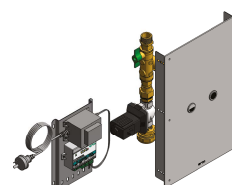

'NAUTILUS' WC ELECTRONIC DUAL FLUSH VALVE

RBA1882-100-001 Large
RBA1882-100-002 Small
RBA1882-100-003 White
RBA1882-100-005 Black
RBA1882-100-007 Accessible
RBA1882-100-008 No Plate