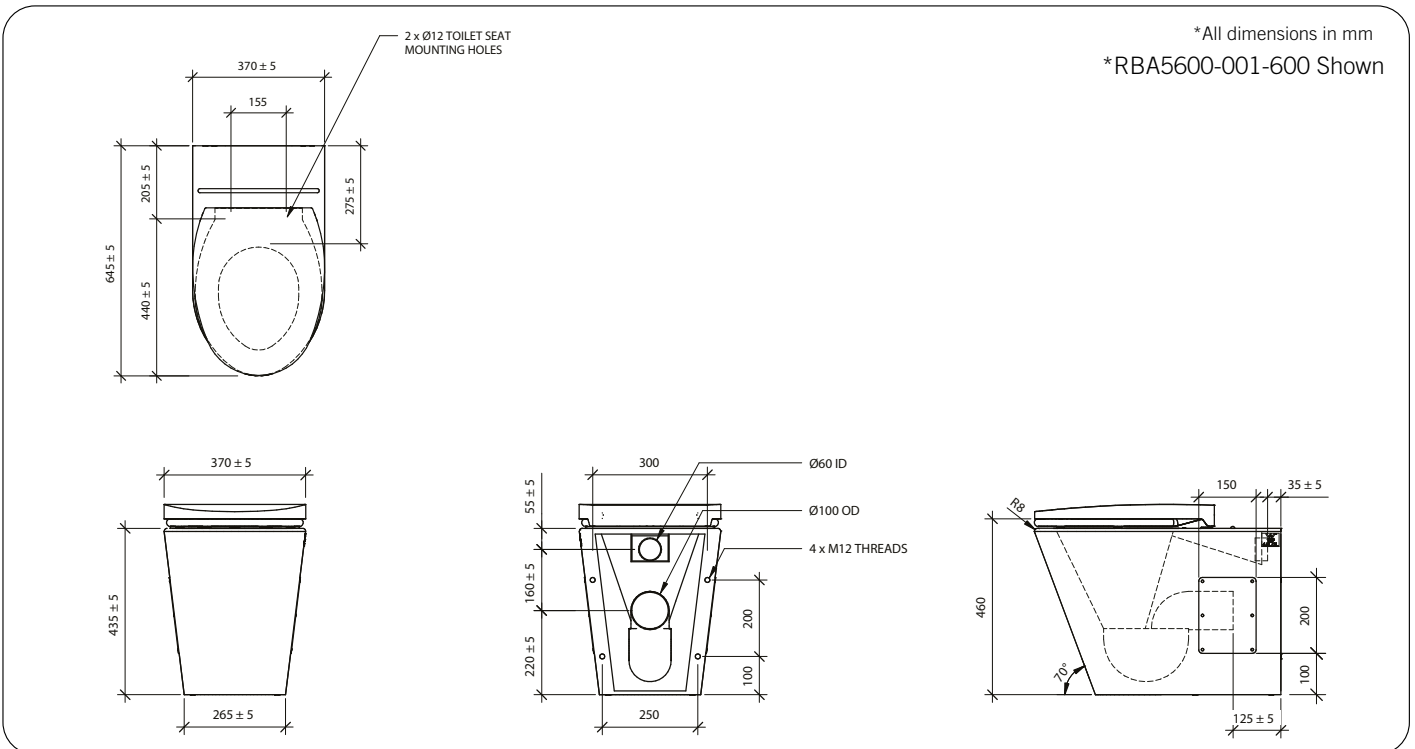

As improvements in the design and performance of RBA products are continuous, specifications may be subject to change without notice. The illustrations and descriptions herein are applicable to production as of the date of this Technical Data Sheet. Revised 02/23 © 2023 by RBA Group TD/Model RBA5600-001-600-Series/0223