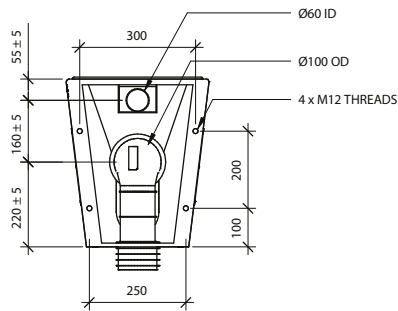

Technical Detail

Outlet Connection:	P-Trap 100mm OD
Pan Collar:	Standard [by others]
Bowl and Trap:	1.2mm, 304 Satin Stainless Steel
Housing:	1.5-2mm, 304 Satin Stainless Steel
Rear Fix Kit:	4 x M12 bolts [by others]
Front Fix Kit:	4 x M10 expansion bolts [by others]
Flush Pipe Configuration:	40mm PVC Flush Pipe + 60mm OD Keeseal [by others]

*RBA5600-001-601 Shown

*All dimensions in mm

*RBA5600-001-602 Shown

*All dimensions in mm

As improvements in the design and performance of RBA products are continuous, specifications may be subject to change without notice. The illustrations and descriptions herein are applicable to production as of the date of this Technical Data Sheet. Revised 07/22 © 2022 by RBA Group TD/Model RBA5600-001-600-Series/0722

*RBA5600-001-603 Shown

*All dimensions in mm

As improvements in the design and performance of RBA products are continuous, specifications may be subject to change without notice. The illustrations and descriptions herein are applicable to production as of the date of this Technical Data Sheet. Revised 07/22 © 2022 by RBA Group TD/Model RBA5600-001-600-Series/0722