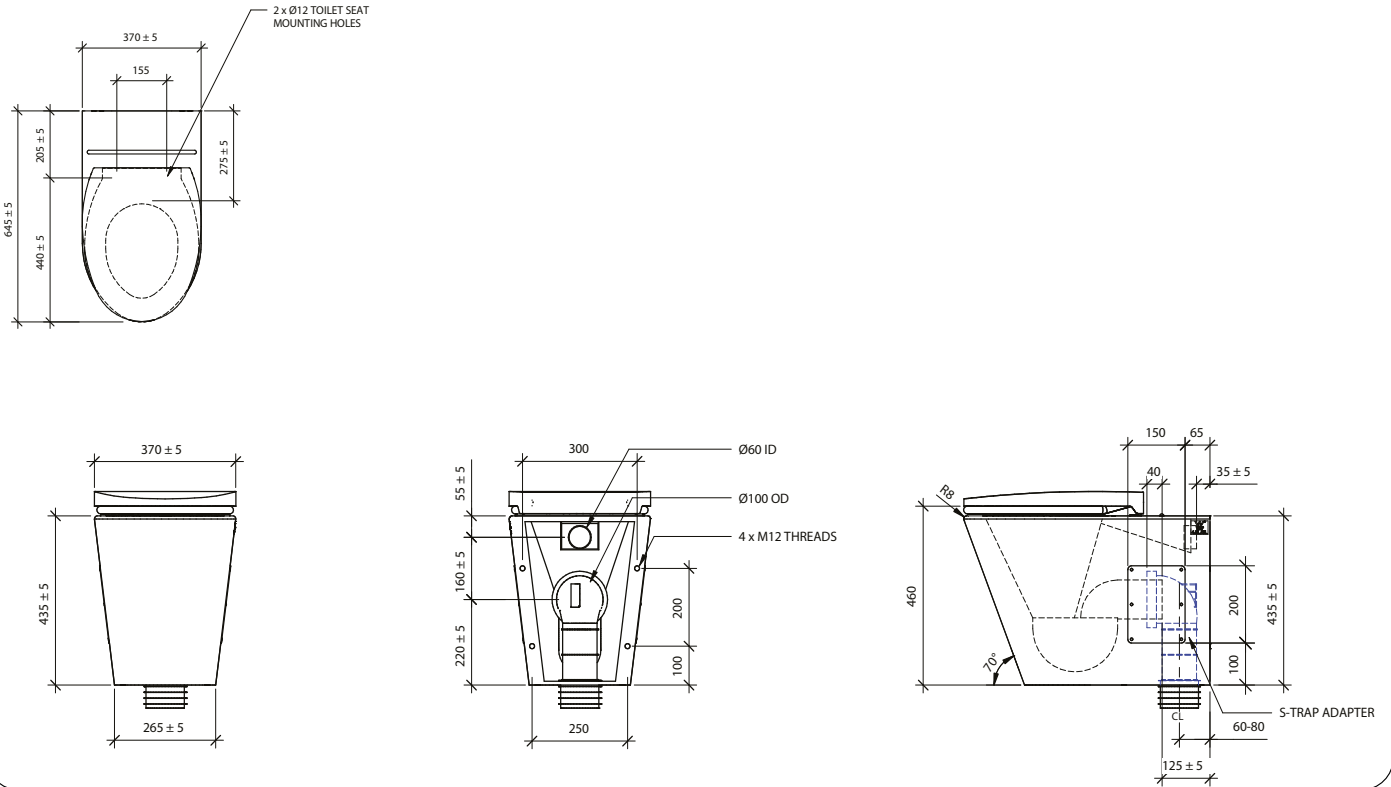

For best results, unit should be inspected and cleaned regularly as per the instructions in the RBA Product Warranty, Cleaning Care Guide, available on our websites.

Important: Installation instructions and current rough-in details should be furnished with each fixture. Do not rough in without certified dimensions. Dimensions are subject to manufacturer's tolerance of +/-10mm.

*RBA5600-001-601 Shown

*All dimensions in mm

*RBA5600-001-602 Shown

*All dimensions in mm

As improvements in the design and performance of RBA products are continuous, specifications may be subject to change without notice. The illustrations and descriptions herein are applicable to production as of the date of this Technical Data Sheet. Revised 07/22 © 2022 by RBA Group TD/Model RBA5600-001-600-Series/0722