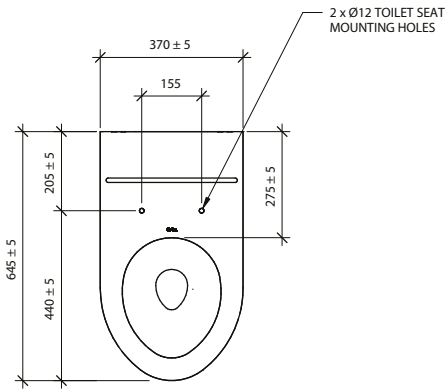

Technical Detail

Outlet Connection:	P-Trap 100mm OD
Pan Collar:	Standard [by others]
Bowl and Trap:	1.2mm, 304 Satin Stainless Steel
Housing:	1.5-2mm, 304 Satin Stainless Steel
Rear Fix Kit:	4 x M12 bolts [by others]
Front Fix Kit:	4 x M10 expansion bolts [by others]
Flush Pipe Configuration:	40mm PVC Flush Pipe + 60mm OD Keeseal [by others]

*RBA5600-001-601 Shown

*All dimensions in mm

*RBA5600-001-602 Shown

*All dimensions in mm

As improvements in the design and performance of RBA products are continuous, specifications may be subject to change without notice. The illustrations and descriptions herein are applicable to production as of the date of this Technical Data Sheet. Revised 07/22 © 2022 by RBA Group TD/Model RBA5600-001-600-Series/0722

*RBA5600-001-603 Shown

*All dimensions in mm

As improvements in the design and performance of RBA products are continuous, specifications may be subject to change without notice. The illustrations and descriptions herein are applicable to production as of the date of this Technical Data Sheet. Revised 07/22 © 2022 by RBA Group TD/Model RBA5600-001-600-Series/0722