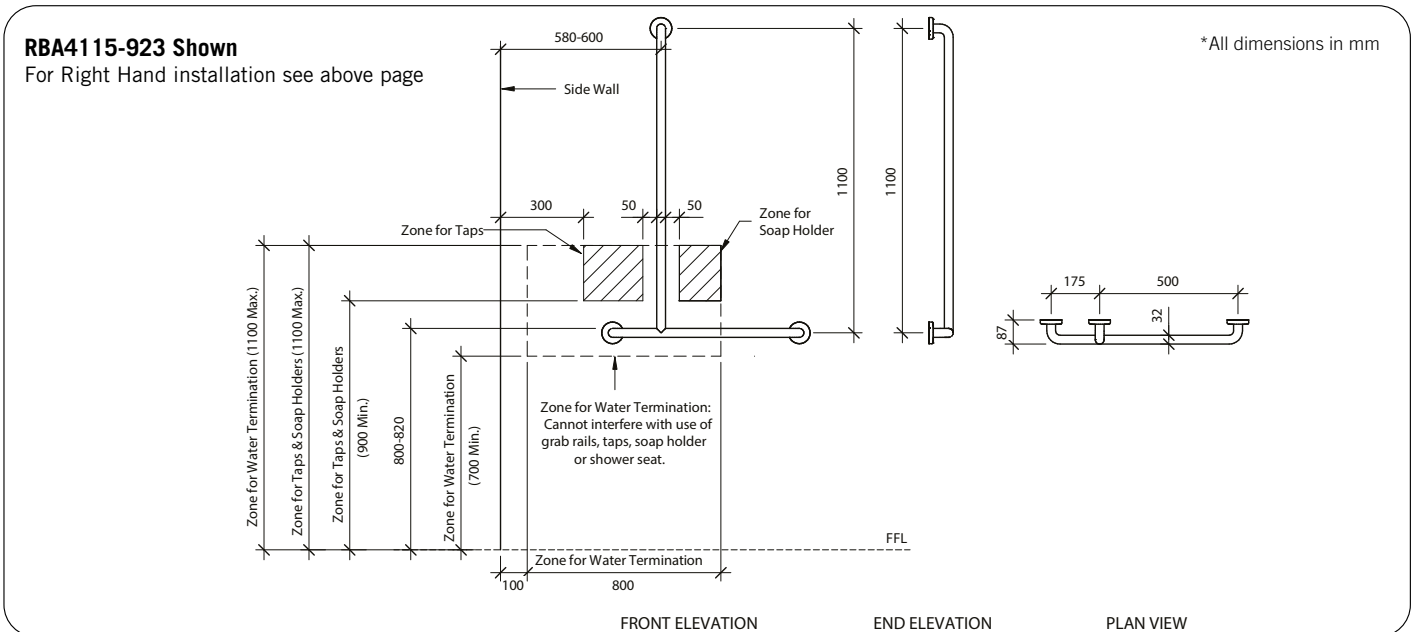

Models RBA4115-921 & RBA4115-923

*RBA4115-923 Shown

Available Model

- RBA4115-921** Shower T-Rail, Right Hand, Matte Black
- RBA4115-923** Shower T-Rail, Left Hand, Matte Black

Related Products

- RBA4110-700-002** 4 Star Shower Handest, Matte Black
- RBA1110-643** Round Shower Mixer, Matte Black

Installation

Warning: Grab rails are no stronger than the anchors or walls to which they are attached and must be firmly secured in order to support the loads for which they are intended.

Important: Installation instructions and current rough-in details should be furnished with each fixture. Do not rough in without certified dimensions. Dimensions are subject to manufacturer's tolerance of +/-10mm.