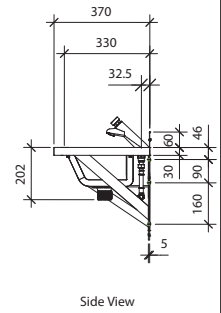

\* Custom sizes and tap configurations available upon request. Above models based on 400mm tap centres

### Related Products

**RBA5503-Series** Lead-Free Pre-plumbed Hand Wash & Bottle Filler Trough, LH

**Important:** Installation instructions and current rough-in details should be furnished with each fixture. Do not rough in without certified dimensions. Dimensions are subject to manufacturer's tolerance of +/-10mm.

## Model RBA5504-Series

RBA5504-120-453 Shown

RBA5504-160-454 Shown

\*All dimensions in mm

## Model RBA5504-Series

RBA5504-200-455 Shown

\*All dimensions in mm

RBA5504-240-456 Shown

\*All dimensions in mm