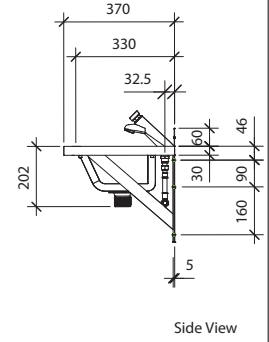

\* Custom sizes and tap configurations available upon request. Above models based on 400mm tap centres

### Related Products

**RBA5503-Series** Lead-Free Pre-plumbed Hand Wash & Bottle Filler Trough, LH

**Important:** Installation instructions and current rough-in details should be furnished with each fixture. Do not rough in without certified dimensions. Dimensions are subject to manufacturer's tolerance of +/-10mm.

## Model RBA5504-Series

RBA5504-120-453 Shown

RBA5504-160-454 Shown

\*All dimensions in mm

## Model RBA5504-Series

RBA5504-200-455 Shown

\*All dimensions in mm

RBA5504-240-456 Shown

\*All dimensions in mm