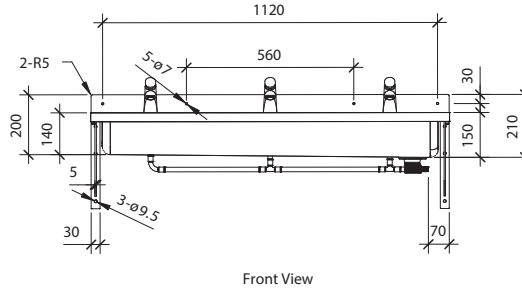

Model RBA5504-Series

RBA5504-120-453 Shown