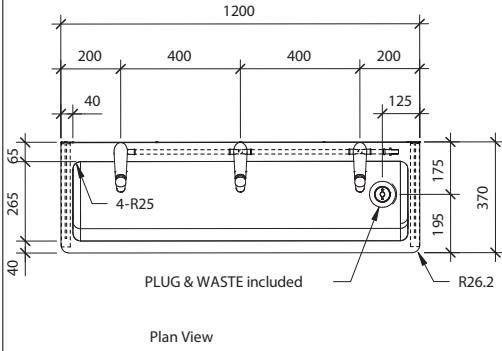

Model RBA5504-Series

RBA5504-120-453 Shown