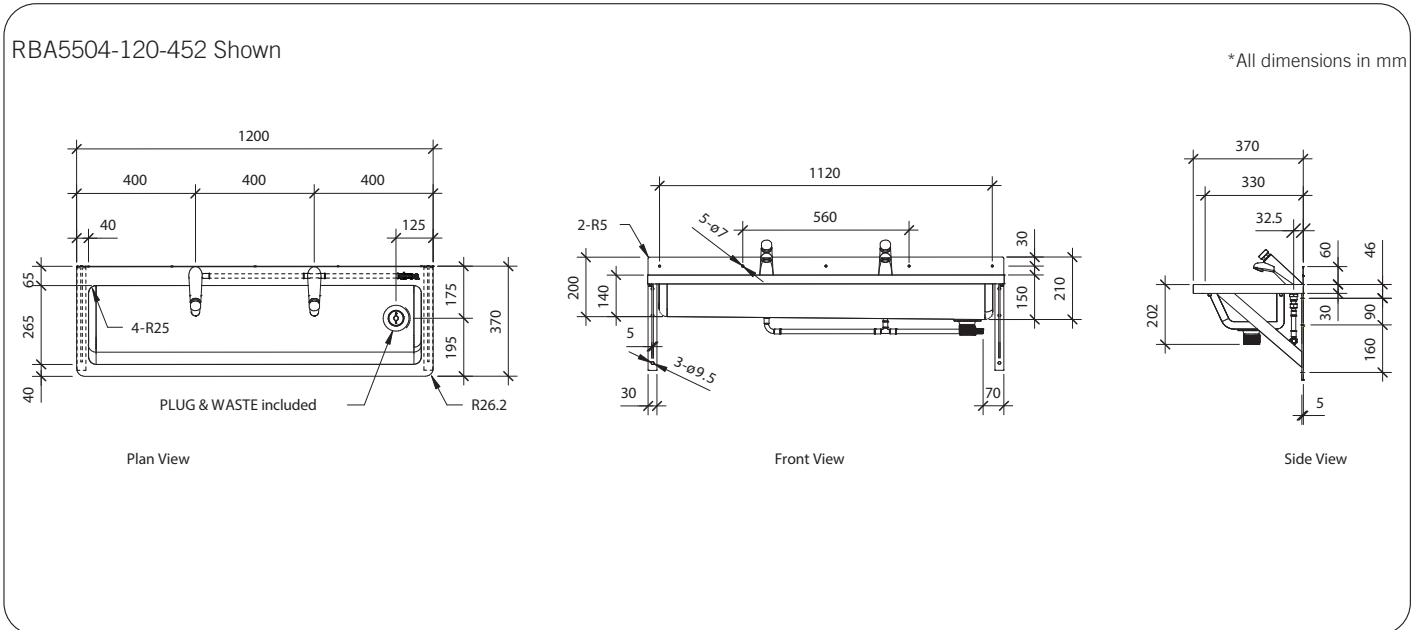

Related Products

RBA5503-Series Lead-Free Pre-plumbed Hand Wash & Bottle Filler Trough, LH

Important: Installation instructions and current rough-in details should be furnished with each fixture. Do not rough in without certified dimensions. Dimensions are subject to manufacturer's tolerance of +/-10mm.