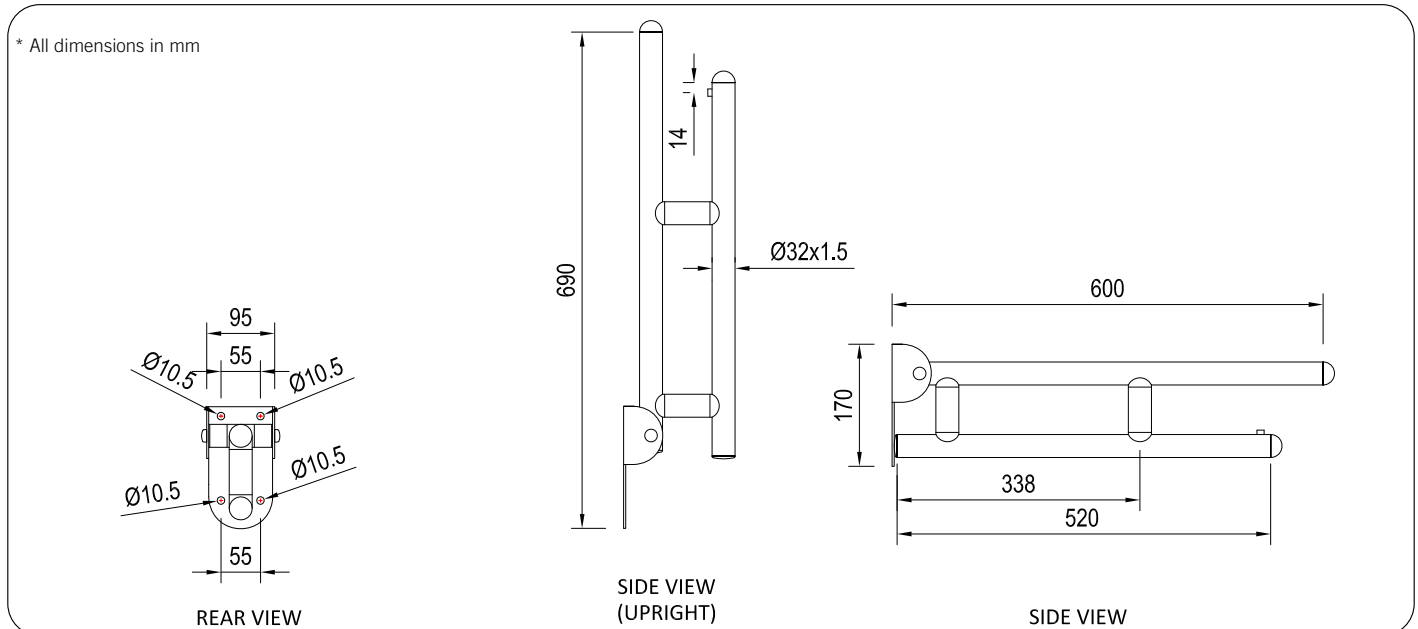

Raffaello Drop Down Grab Rail Series

Model RBA4603-09 Series

Materials & Features

Stainless Steel Drop Down Grab Rail can be folded up against the wall. Simple one-hand operation to allow easy access to the WC.

Technical Detail

Rail: 32mm [Dia], 304 Satin Stainless Steel
 Fixings: Included

*RBA4603-098 shown

Available Models

- RBA4613-091** Raffaello Drop Down Grab Rail | White (Antibacterial)
- RBA4613-098** Raffaello Drop Down Grab Rail | Matte Black (Antibacterial)
- RBA4613-099** Raffaello Drop Down Grab Rail | Chrome

Installation

Warning: Grab rails are no stronger than the anchors or walls to which they are attached and must be firmly secured in order to support the loads for which they are intended. Refer local codes and Installation Instructions for location of fixing points, method of attachment, etc.

Important: Installation instructions and current rough-in details should be furnished with each fixture. Do not rough in without certified dimensions. Dimensions are subject to manufacturer's tolerance of +/-10mm.