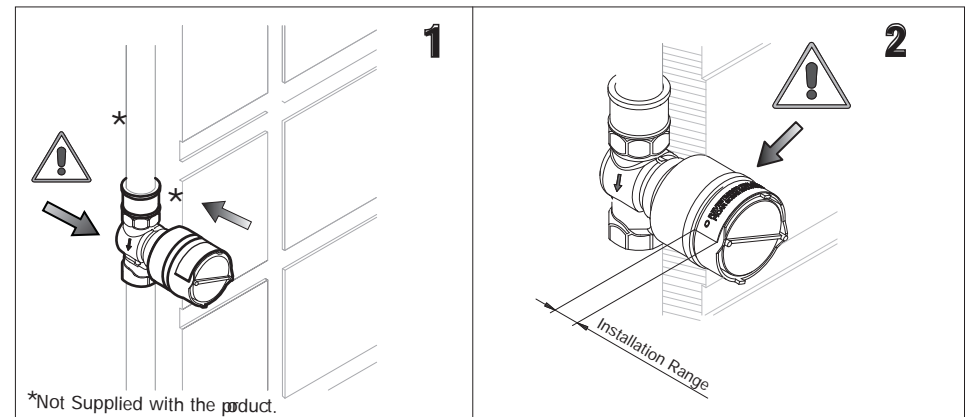

**RBA 1055-510 - Short-run Tap Valve**  
**RBA 1055-530 - Long-run Tap Valve**

**FIGURE 1**

**MAINTENANCE KEYS**

**FIGURE 4**

**FIGURE 5**

**DESCRIPTION**

Self closing valves designed for public areas, available in bright chrome finish casted from dezincification resistant brass alloy. Single connection to water supply line, to either cold or mixed water.

**SPARE PARTS**

**FIGURE 6**

Code Number	Part Description
RBA 1055-999-030	Long-run Cartridge with Coloured Plugs (30 Seconds)
RBA 1055-999-010	Short-run Cartridge with Coloured Plugs (10 Seconds)
RBA 1055-999-002	Escutcheon
RBA 1055-999-001	Special key
RBA 1083-999-001	Spanner key

INSTALLATION BELOW OUTLET

INSTALLATION - ABOVE OUTLET

FIGURE 3