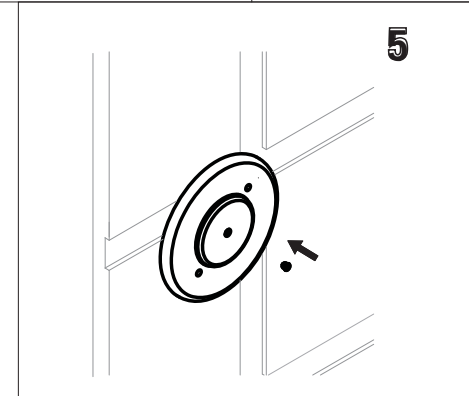

Dimensions are subject to manufacturer's tolerance of +/-10mm. Rough-in should be completed with each fixture.

**Important:** Installation Instructions are subject to change without notice.

Please visit [www.rba.com.au](http://www.rba.com.au) for latest revision.

**RBA 1055-510 - Short-run Tap Valve**  
**RBA 1055-530 - Long-run Tap Valve**

**FIGURE 1**

**MAINTENANCE KEYS**

**FIGURE 4**

**FIGURE 5**

**DESCRIPTION**

Self closing valves designed for public areas, available in bright chrome finish casted from dezincification resistant brass alloy. Single connection to water supply line, to either cold or mixed water.

**SPARE PARTS**

**FIGURE 6**

Code Number	Part Description
RBA 1055-999-030	Long-run Cartridge with Coloured Plugs (30 Seconds)
RBA 1055-999-010	Short-run Cartridge with Coloured Plugs (10 Seconds)
RBA 1055-999-002	Escutcheon
RBA 1055-999-001	Special key
RBA 1083-999-001	Spanner key

INSTALLATION BELOW OUTLET

INSTALLATION - ABOVE OUTLET

FIGURE 3