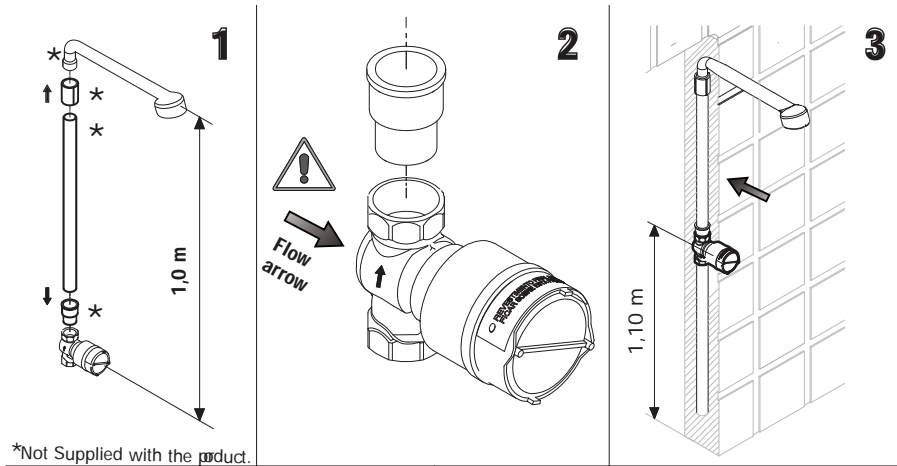

INSTALLATION BELOW OUTLET