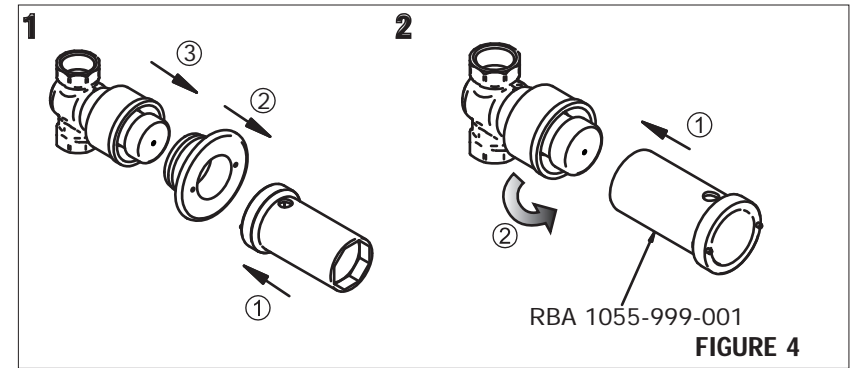

**TECHNICAL DATA**

Inlet/Outlet	3/4" BSP (G3/4") Female
Operating pressure	200 – 500 kPa
Flow Time	Long-run Tap - 30 seconds Short-run Tap - 10 seconds)
Maximum Temp.	55°C
Warranty	2 Years

**DIMENSIONS**

**RBA 1055-510 - Short-run Tap Valve**  
**RBA 1055-530 - Long-run Tap Valve**

**FIGURE 1**

**MAINTENANCE KEYS**

**FIGURE 4**

**FIGURE 5**

**DESCRIPTION**

Self closing valves designed for public areas, available in bright chrome finish casted from dezincification resistant brass alloy. Single connection to water supply line, to either cold or mixed water.