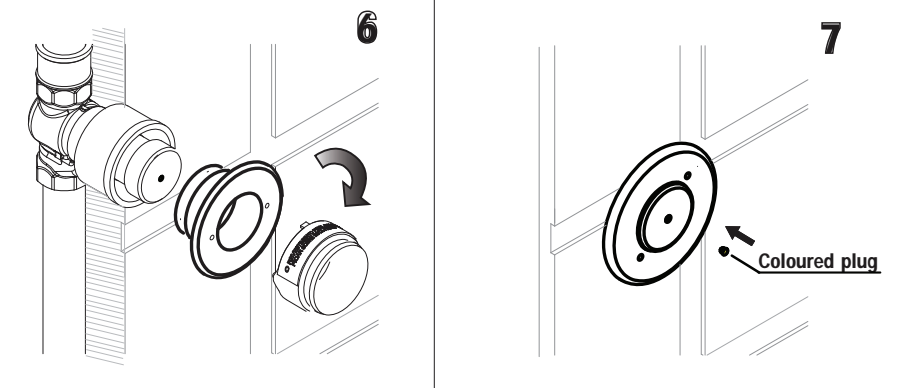

INSTALLATION BELOW OUTLET