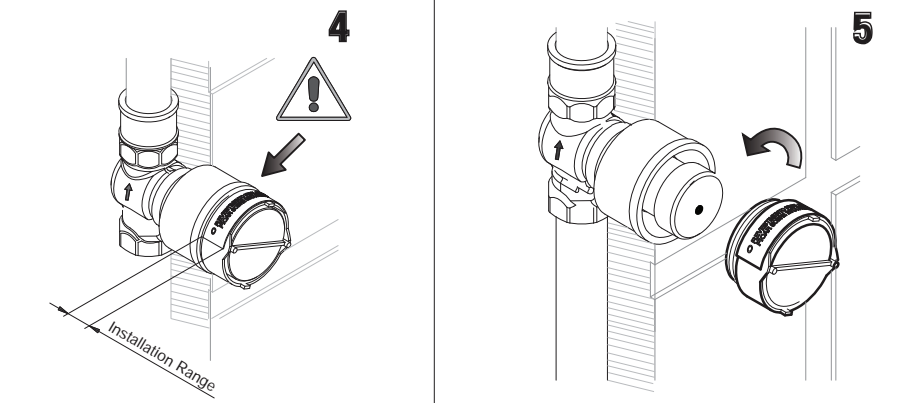

INSTALLATION BELOW OUTLET