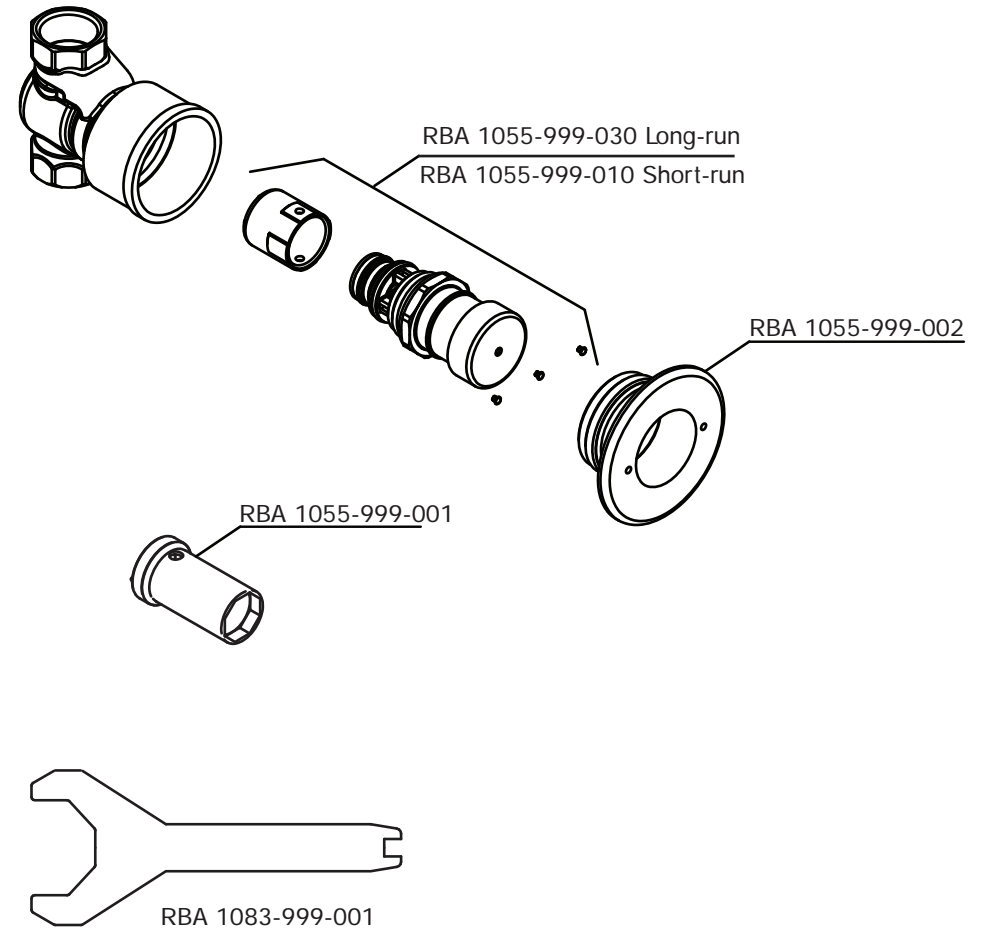

**TECHNICAL DATA**

Inlet/Outlet	3/4" BSP (G3/4") Female
Operating pressure	200 – 500 kPa
Flow Time	Long-run Tap - 30 seconds Short-run Tap - 10 seconds)
Maximum Temp.	55°C
Warranty	2 Years

**DIMENSIONS**

**RBA 1055-510 - Short-run Tap Valve**  
**RBA 1055-530 - Long-run Tap Valve**

**FIGURE 1**

**MAINTENANCE KEYS**

**FIGURE 4**

**FIGURE 5**

**DESCRIPTION**

Self closing valves designed for public areas, available in bright chrome finish casted from dezincification resistant brass alloy. Single connection to water supply line, to either cold or mixed water.

RBA 1055-510	Short-run Tap Valve	10 Seconds nominal
RBA 1055-530	Long-run Tap Valve	30 Seconds nominal

**TROUBLE SHOOTING**

PROBLEM	PROBABLE CAUSE	SOLUTION
No flow or low volume	Water turned off Water outlet blocked	Turn on Remove the blockage
Water flows continuously or Short/ long flow time	Cartridge blocked with dirt Cartridge damaged Valve direction incorrect	Remove and clean* Replace the cartridge*
Leak under knob	Cartridge damaged	Replace the cartridge*

**SPARE PARTS**

**FIGURE 6**

Code Number	Part Description
RBA 1055-999-030	Long-run Cartridge with Coloured Plugs (30 Seconds)
RBA 1055-999-010	Short-run Cartridge with Coloured Plugs (10 Seconds)
RBA 1055-999-002	Escutcheon
RBA 1055-999-001	Special key
RBA 1083-999-001	Spanner key