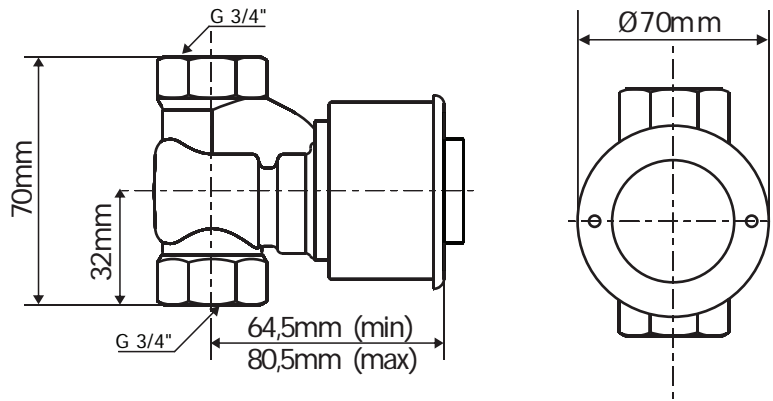

TECHNICAL DATA

Inlet/Outlet	3/4" BSP (G3/4") Female
Operating pressure	200 – 500 kPa
Flow Time	Long-run Tap - 30 seconds Short-run Tap - 10 seconds)
Maximum Temp.	55°C
Warranty	2 Years

DIMENSIONS

RBA 1055-510 - Short-run Tap Valve
RBA 1055-530 - Long-run Tap Valve

FIGURE 1