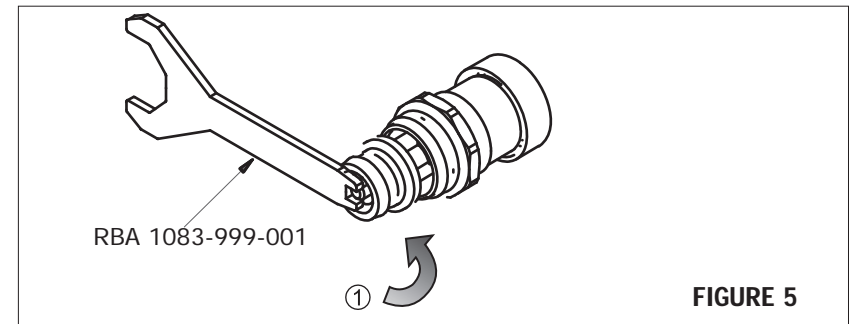

**RBA 1055-510 - Short-run Tap Valve**  
**RBA 1055-530 - Long-run Tap Valve**

**FIGURE 1**

**MAINTENANCE KEYS**

**FIGURE 4**

**FIGURE 5**

**DESCRIPTION**

Self closing valves designed for public areas, available in bright chrome finish casted from dezincification resistant brass alloy. Single connection to water supply line, to either cold or mixed water.

RBA 1055-510	Short-run Tap Valve	10 Seconds nominal
RBA 1055-530	Long-run Tap Valve	30 Seconds nominal

**TROUBLE SHOOTING**

PROBLEM	PROBABLE CAUSE	SOLUTION
No flow or low volume	Water turned off Water outlet blocked	Turn on Remove the blockage
Water flows continuously or Short/ long flow time	Cartridge blocked with dirt Cartridge damaged Valve direction incorrect	Remove and clean* Replace the cartridge*
Leak under knob	Cartridge damaged	Replace the cartridge*