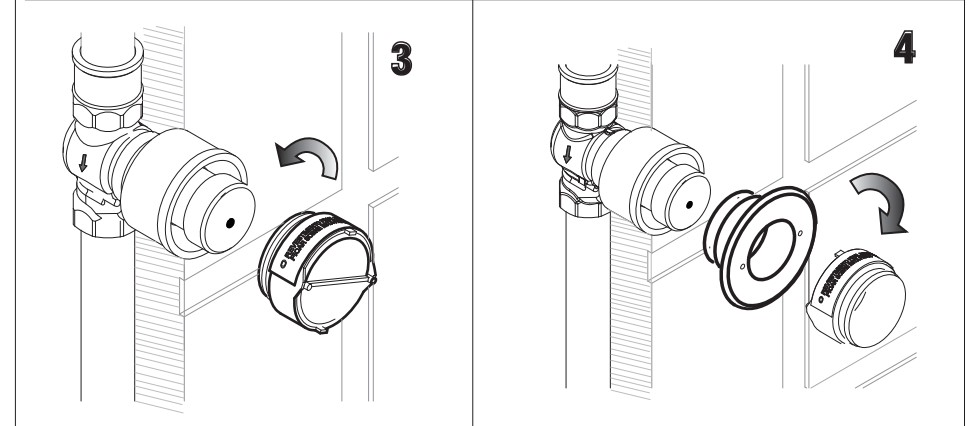

**RBA 1055-510 - Short-run Tap Valve**  
**RBA 1055-530 - Long-run Tap Valve**

**FIGURE 1**

**MAINTENANCE KEYS**

**FIGURE 4**

**FIGURE 5**

**DESCRIPTION**

Self closing valves designed for public areas, available in bright chrome finish casted from dezincification resistant brass alloy. Single connection to water supply line, to either cold or mixed water.

**SPARE PARTS**

**FIGURE 6**

Code Number	Part Description
RBA 1055-999-030	Long-run Cartridge with Coloured Plugs (30 Seconds)
RBA 1055-999-010	Short-run Cartridge with Coloured Plugs (10 Seconds)
RBA 1055-999-002	Escutcheon
RBA 1055-999-001	Special key
RBA 1083-999-001	Spanner key

INSTALLATION BELOW OUTLET

INSTALLATION - ABOVE OUTLET

FIGURE 3