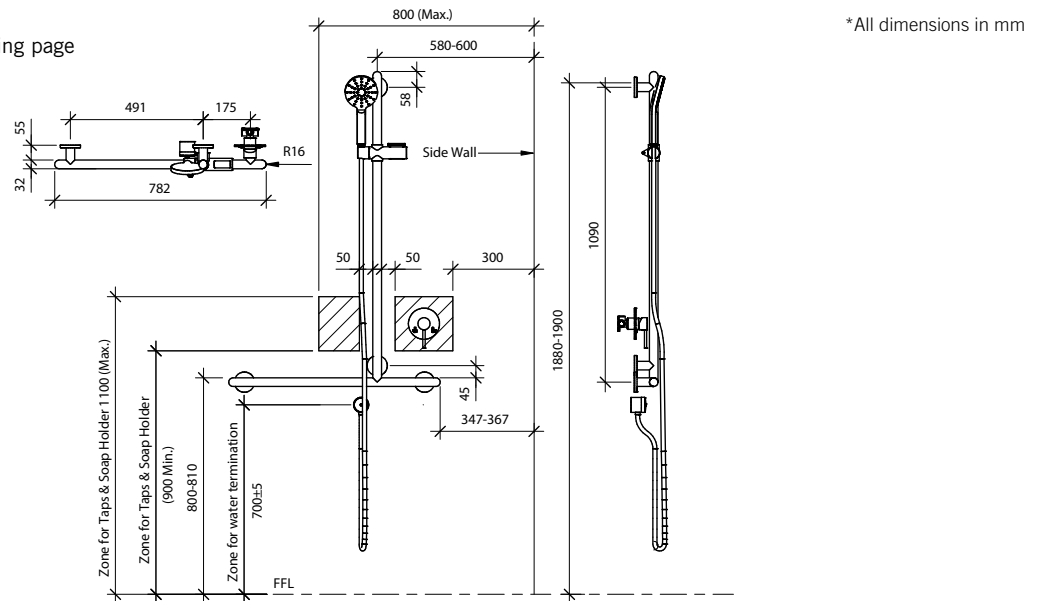

Potential Installation - Right Hand

For Left Hand installation see following page