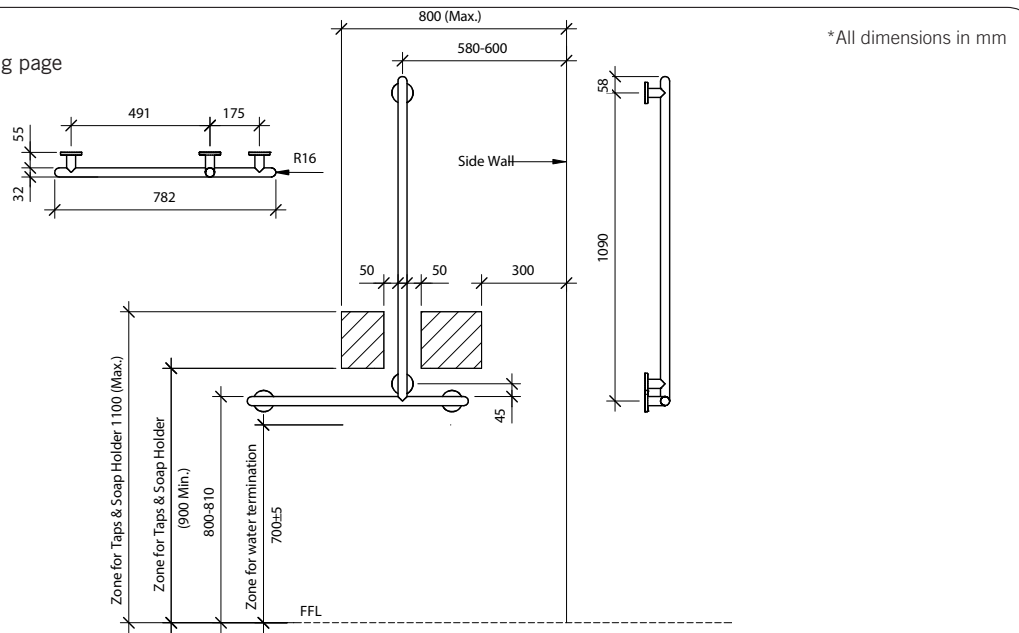

Potential Installation - Right Hand

For Left Hand installation see following page

As improvements in the design and performance of RBA products are continuous, specifications may be subject to change without notice. The illustrations and descriptions herein are applicable to production as of the date of this Technical Data Sheet. Revised 06/21 © 2021 by RBA Group TD/Model RBA4601-061/0621