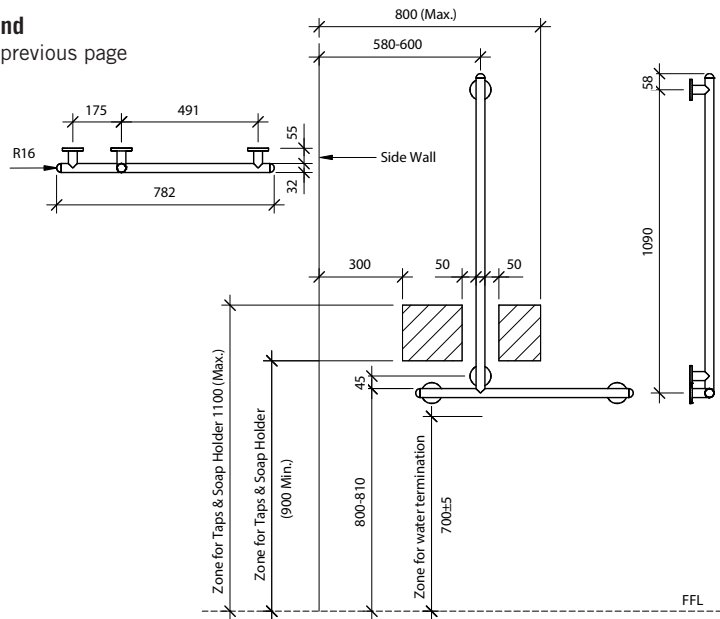

Important: Installation instructions and current rough-in details should be furnished with each fixture. Do not rough in without certified dimensions. Dimensions are subject to manufacturer's tolerance of +/-10mm.

Potential Installation - Right Hand

For Left Hand installation see following page

As improvements in the design and performance of RBA products are continuous, specifications may be subject to change without notice. The illustrations and descriptions herein are applicable to production as of the date of this Technical Data Sheet. Revised 06/21 © 2021 by RBA Group TD/Model RBA4601-061/0621

Model RBA4601-061

Important: Installation instructions and current rough-in details should be furnished with each fixture. Do not rough in without certified dimensions. Dimensions are subject to manufacturer's tolerance of +/-10mm.

Potential Installation - Left Hand

For Right Hand installation see previous page

*All dimensions in mm

As improvements in the design and performance of RBA products are continuous, specifications may be subject to change without notice. The illustrations and descriptions herein are applicable to production as of the date of this Technical Data Sheet. Revised 06/21 © 2021 by RBA Group TD/Model RBA4601-061/0621