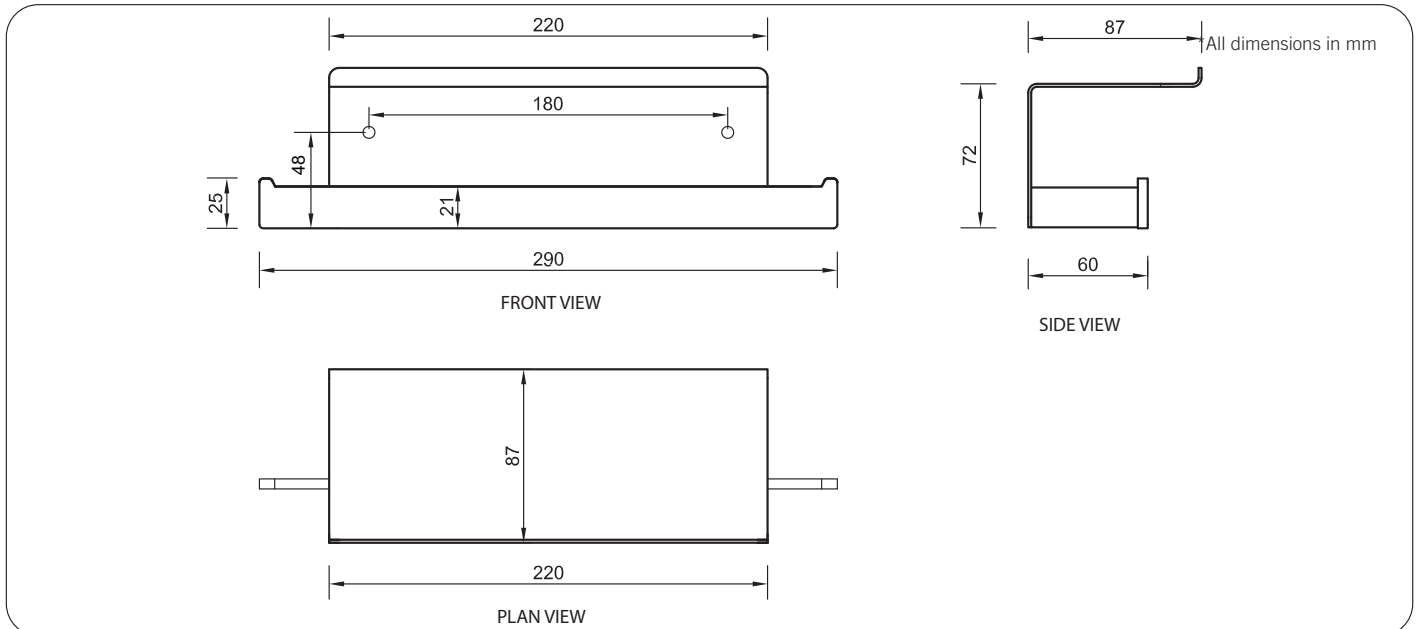

Related Products

RBA1643-122 äska Double Toilet Roll Holder (no shelf)

Important: Installation instructions and current rough-in details should be furnished with each fixture. Do not rough in without certified dimensions. Dimensions are subject to manufacturer's tolerance of +/-10mm.