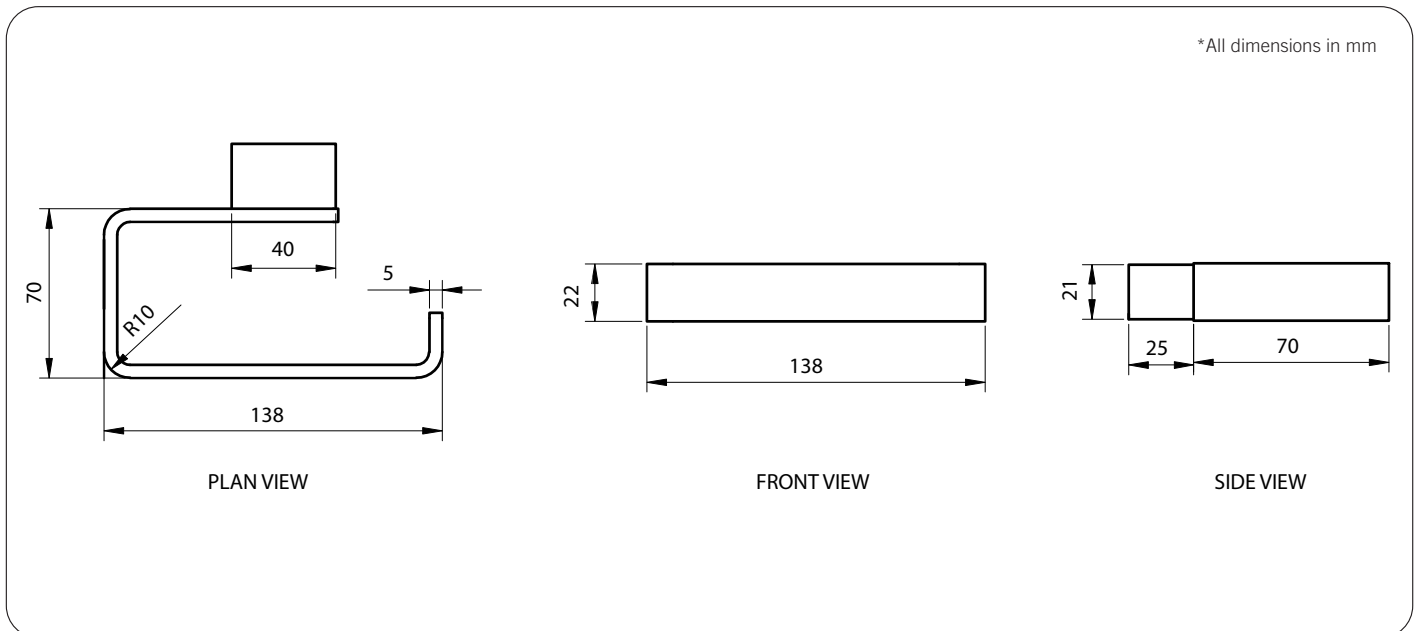

Available Model

RBA1643-102

äska Toilet Roll Holder #1

Important: Installation instructions and current rough-in details should be furnished with each fixture. Do not rough in without certified dimensions. Dimensions are subject to manufacturer's tolerance of +/-10mm.