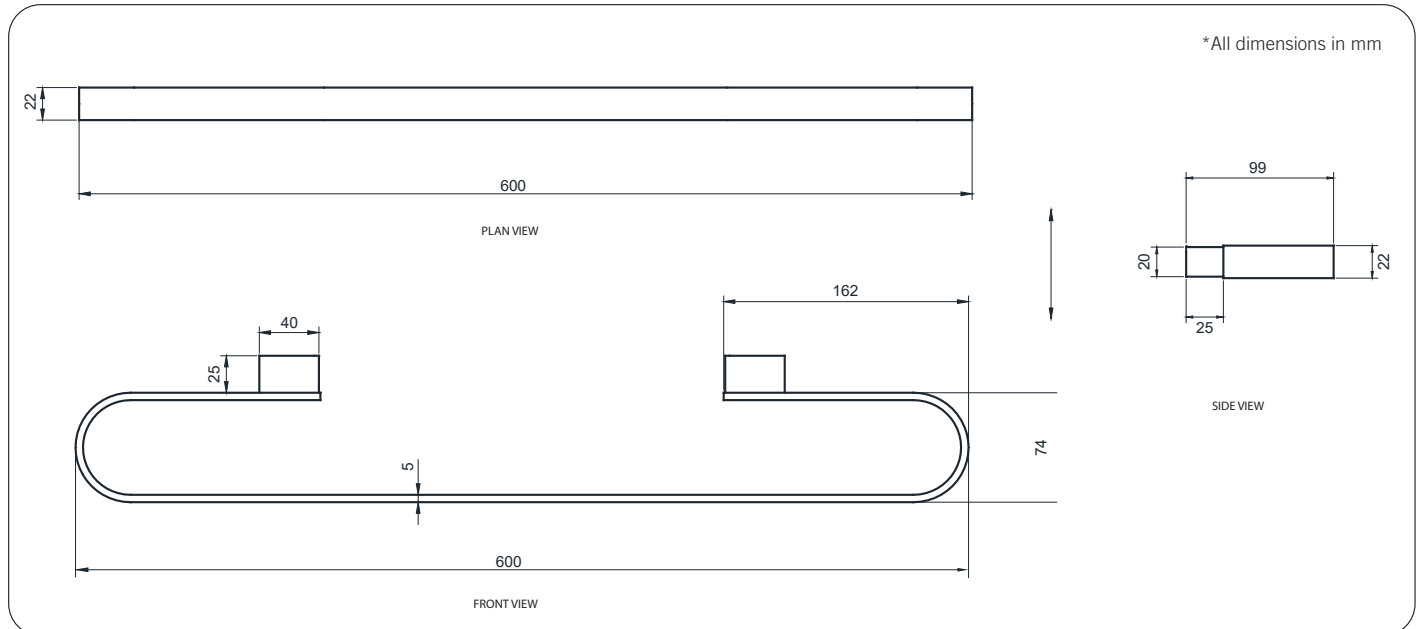

Technical Detail

Material: Heavy Duty Brass
 Finish: Bright Chrome
 Bracket: 12mm Heavy Duty Brass Lug
 Fixings: Included

Available Model

RBA1631-114

oken Towel Rail #2

Important: Installation instructions and current rough-in details should be furnished with each fixture. Do not rough in without certified dimensions. Dimensions are subject to manufacturer's tolerance of +/-10mm.

öken Robe Hook

22mm[W] x 72mm[H] x 30mm[D]

RBA1631-100

öken Double Robe Hook

103mm[W] x 25mm[H] x 30mm[D]

RBA1631-110

öken Toilet Roll Holder #1

146mm[W] x 22mm[H] x 98mm[D]

300mm[W] x 25mm[H] x 60mm[D]

RBA1631-122

öken Towel Rail #1

600mm[W] x 22mm[H] x 50mm[D]

RBA1631-104

öken Towel Rail #2

600mm[W] x 22mm[H] x 99mm[D]

RBA1631-114

öken Toilet Brush Holder

116mm[W] x 330mm[H] x 130mm[D]

RBA1631-139

önda Soap Dish

110mm[W] x 38mm[H] x 110mm[D]

RBA1622-101