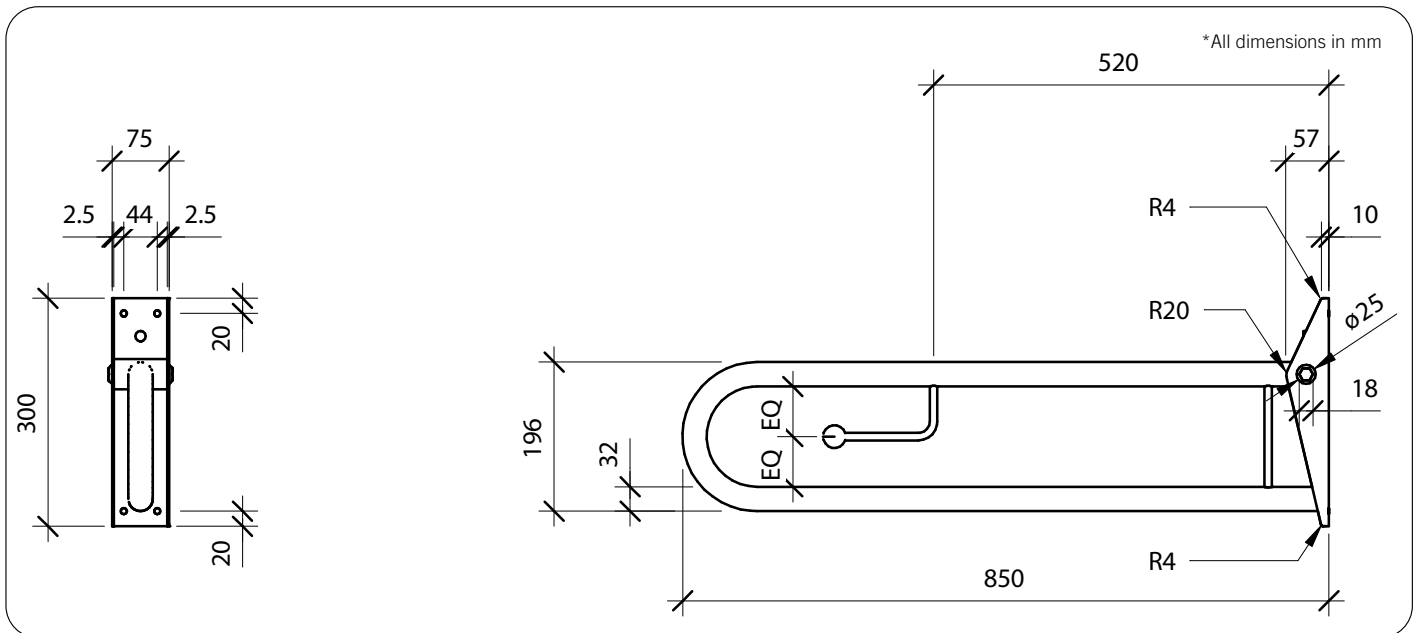

Model RBA4007-777-008

Materials & Features

Suitable for Changing Places. Rail can be folded up against the wall in a simple one-hand operation, to allow easy access to the WC. AutoLock device retains the rail in place when returned to the upright position.

Technical Detail

Finish: Satin finish
 Fixings: Supplied

Installation

Warning: Grab Rails are no stronger than the anchors or walls to which they are attached and, therefore, must be firmly secured in order to support the loads for which they are intended.

Available Models

RBA4007-777-008 Changing Places AutoLock Drop Down Grab Rail, With Toilet Roll Holder

Related Models

RBA4007-123 Drop Down Grab Rail with Toilet Roll Holder
RBA4007-122 Drop Down Grab Rail

Important: Installation instructions and current rough-in details should be furnished with each fixture. Do not rough in without certified dimensions. Dimensions are subject to manufacturer's tolerance of +/-10mm.