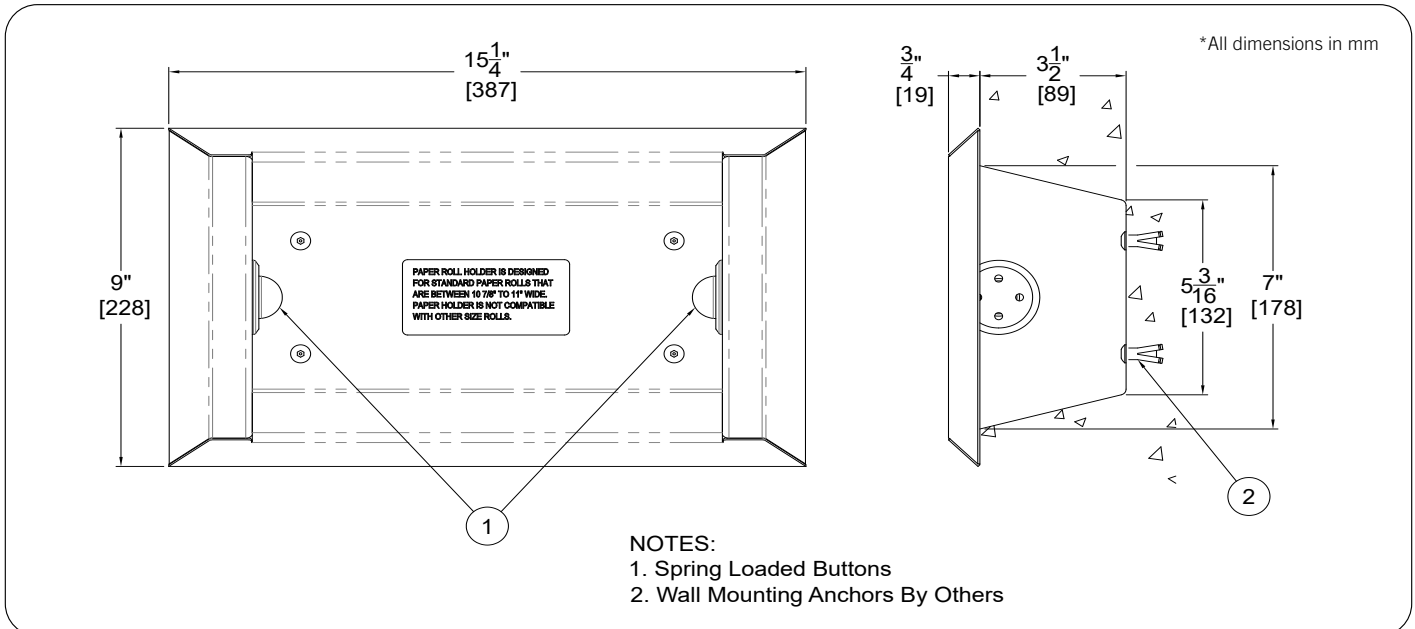

Related Products

RBA8130-103 Adjustable Ligature Resistant Hook | EnviroGlaze® White
RBA8141-118 BestCare® Ligature Resistant Toilet Roll Holder | EnviroGlaze® White
RBA8519-201 5 Star [5.9LPM] Coolum Ligature Resistant Shower Seat

Important: Installation instructions and current rough-in details should be furnished with each fixture. Do not rough in without certified dimensions. Dimensions are subject to manufacturer's tolerance of +/-10mm.