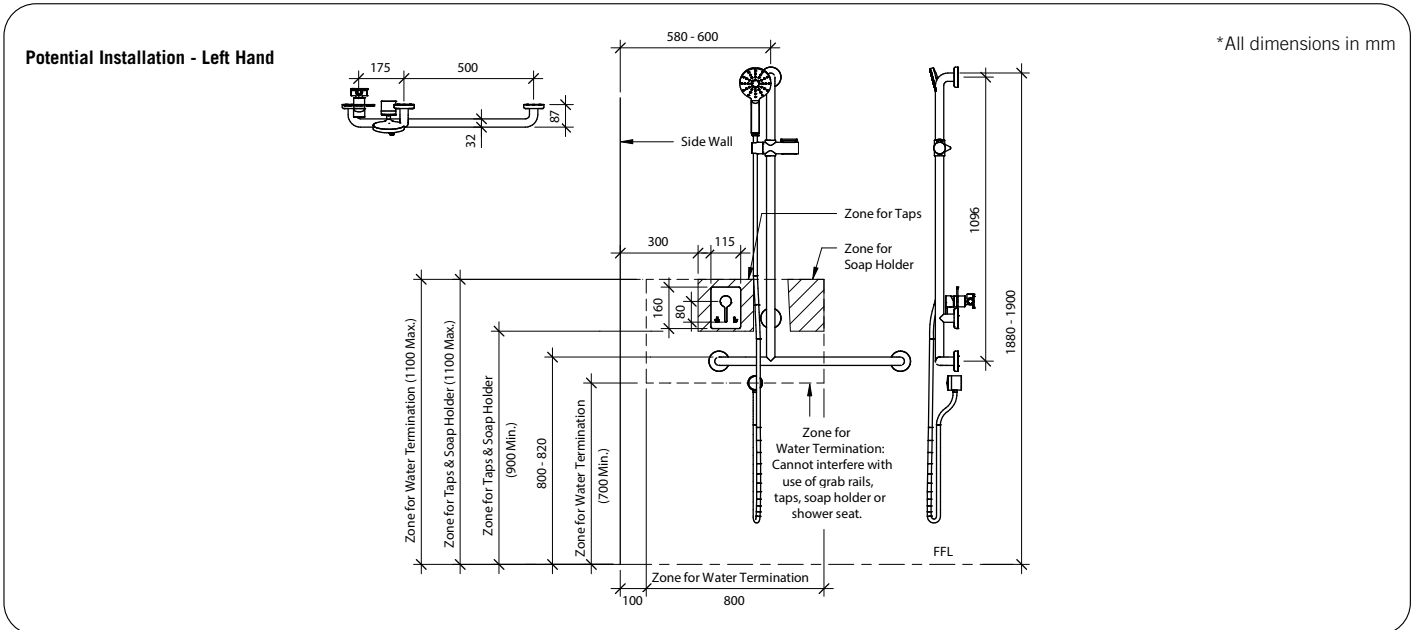

Installation

Warning: Grab rails are no stronger than the anchors or walls to which they are attached and must be firmly secured in order to support the loads for which they are intended. Refer to local codes and Installation Instructions for location of fixing points, method of attachment, etc.

For best results, unit should be inspected and cleaned regularly as per the instructions in the RBA Product Warranty, Cleaning Care Guide, available on our websites.

Important: Installation instructions and current rough-in details should be furnished with each fixture. Do not rough in without certified dimensions. Dimensions are subject to manufacturer's tolerance of +/-10mm.