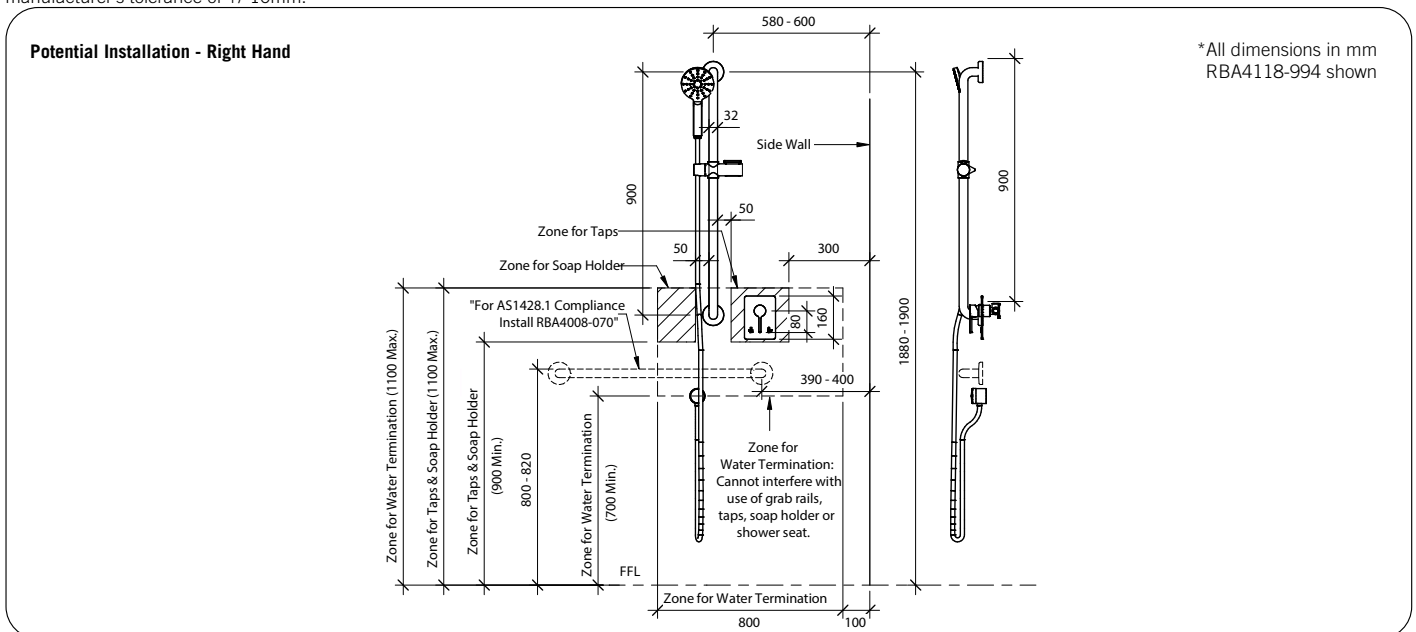

Installation

Should be installed with RBA4008-075 to comply with AS1428.1. Warning: Grab rails are no stronger than the anchors or walls to which they are attached and must be firmly secured in order to support the loads for which they are intended.

Note: For Australia, Installation shall be in accordance with the PCA [Plumbing Code of Australia] and any relevant local authority requirements.

For best results, unit should be inspected and cleaned regularly as per the instructions in the RBA Product Warranty, Cleaning Care Guide, available on our websites.

Important: Installation instructions and current rough-in details should be furnished with each fixture. Do not rough in without certified dimensions. Dimensions are subject to manufacturer's tolerance of +/-10mm.