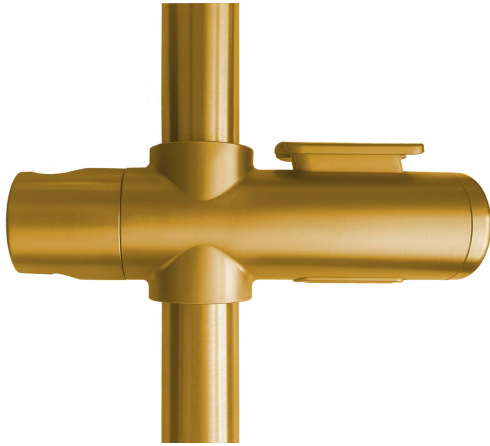

Model RBA4110-999-023

Materials & Features

Brushed Brass ABS finish. Suitable for 32mm diameter shower rail. Easily adjustable and suits most shower handsets.

Technical Detail

Finishes: Brushed Brass ABS

Available Models

RBA4110-999-011

ända Shower Rail Handset Slider, 32mm | Chrome

RBA4110-999-016

ända Shower Rail Handset Slider, 32mm | Gunmetal

RBA4110-999-014

ända Shower Rail Handset Slider, 32mm | Matte Black

Related Products

RBA4806-800

Shower, Slider, Handset & Hose Kit | Brushed Brass

For best results, unit should be inspected and cleaned regularly as per the instructions in the RBA Product Warranty, Cleaning Care Guide, available on our websites.