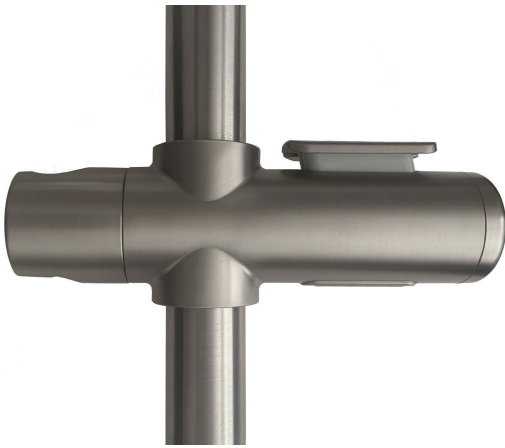

Model RBA4110-999-016

Materials & Features

Gunmetal plated ABS for most commercial projects. Suitable for 32mm diameter shower rail. Easily adjustable and suits most shower handsets.

Technical Detail

Finishes: Gunmetal ABS

Available Models

RBA4110-999-011

enda Shower Rail Handset Slider, 32mm | Chrome

RBA4110-999-023

enda Shower Rail Handset Slider, 32mm | Brushed Brass

RBA4110-999-014

enda Shower Rail Handset Slider, 32mm | Matte Black

Related Products

RBA4805-800

Shower, Slider, Handset & Hose Kit | Gunmetal

For best results, unit should be inspected and cleaned regularly as per the instructions in the RBA Product Warranty, Cleaning Care Guide, available on our websites.