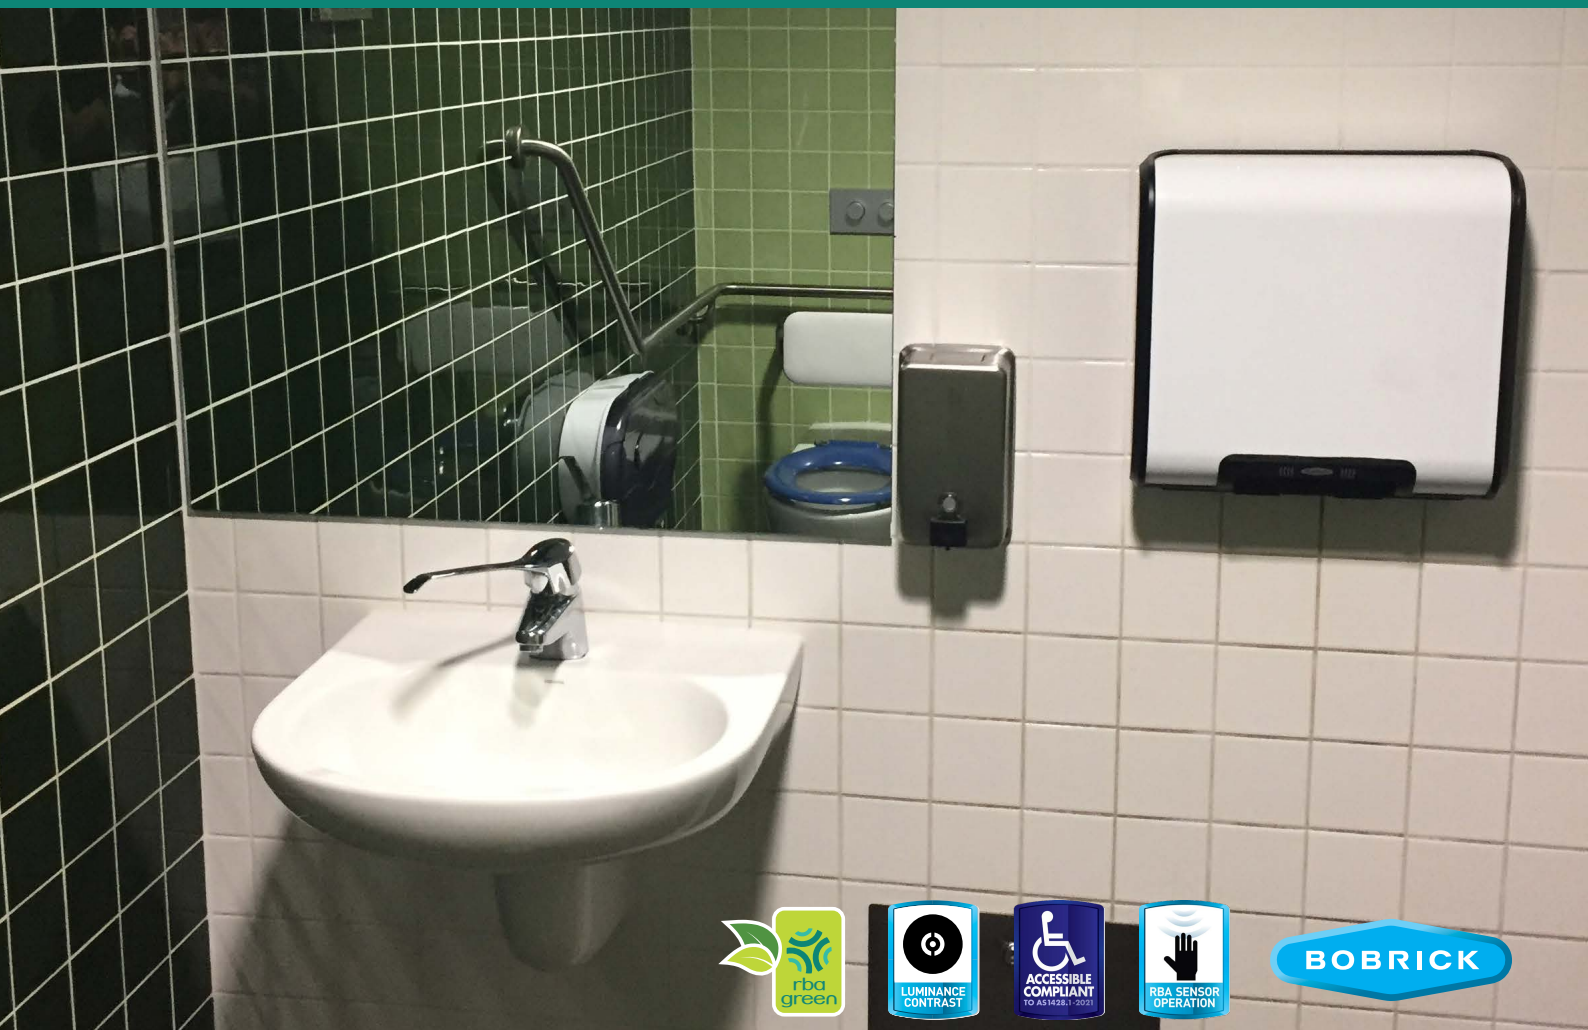

Bobrick Hand Dryers by RBA

Design Meets Performance...

Contact Us

1300 788 778
www.rba.com.au
sales@rba.com.au

SYDNEY
Level 1, 32 Frederick St
Oatley, 2223

MELBOURNE
Unit 9, 56 Norcal Rd
Nunawading, 3131