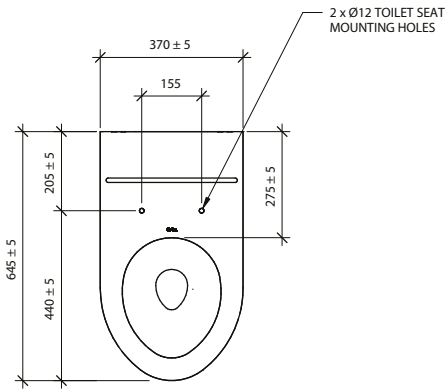

Technical Detail

| | |
|---------------------------|---|
| Outlet Connection: | P-Trap 100mm OD |
| Pan Collar: | Standard [by others] |
| Bowl and Trap: | 1.2mm, 304 Satin Stainless Steel |
| Housing: | 1.5-2mm, 304 Satin Stainless Steel |
| Rear Fix Kit: | 4 x M12 bolts [by others] |
| Front Fix Kit: | 4 x M10 expansion bolts [by others] |
| Flush Pipe Configuration: | 40mm PVC Flush Pipe + 60mm OD Keeseal [by others] |

*RBA5600-001-601 Shown

*All dimensions in mm

*RBA5600-001-602 Shown

*All dimensions in mm

As improvements in the design and performance of RBA products are continuous, specifications may be subject to change without notice. The illustrations and descriptions herein are applicable to production as of the date of this Technical Data Sheet. Revised 07/22 © 2022 by RBA Group TD/Model RBA5600-001-600-Series/0722

*RBA5600-001-603 Shown

*All dimensions in mm

As improvements in the design and performance of RBA products are continuous, specifications may be subject to change without notice. The illustrations and descriptions herein are applicable to production as of the date of this Technical Data Sheet. Revised 07/22 © 2022 by RBA Group TD/Model RBA5600-001-600-Series/0722