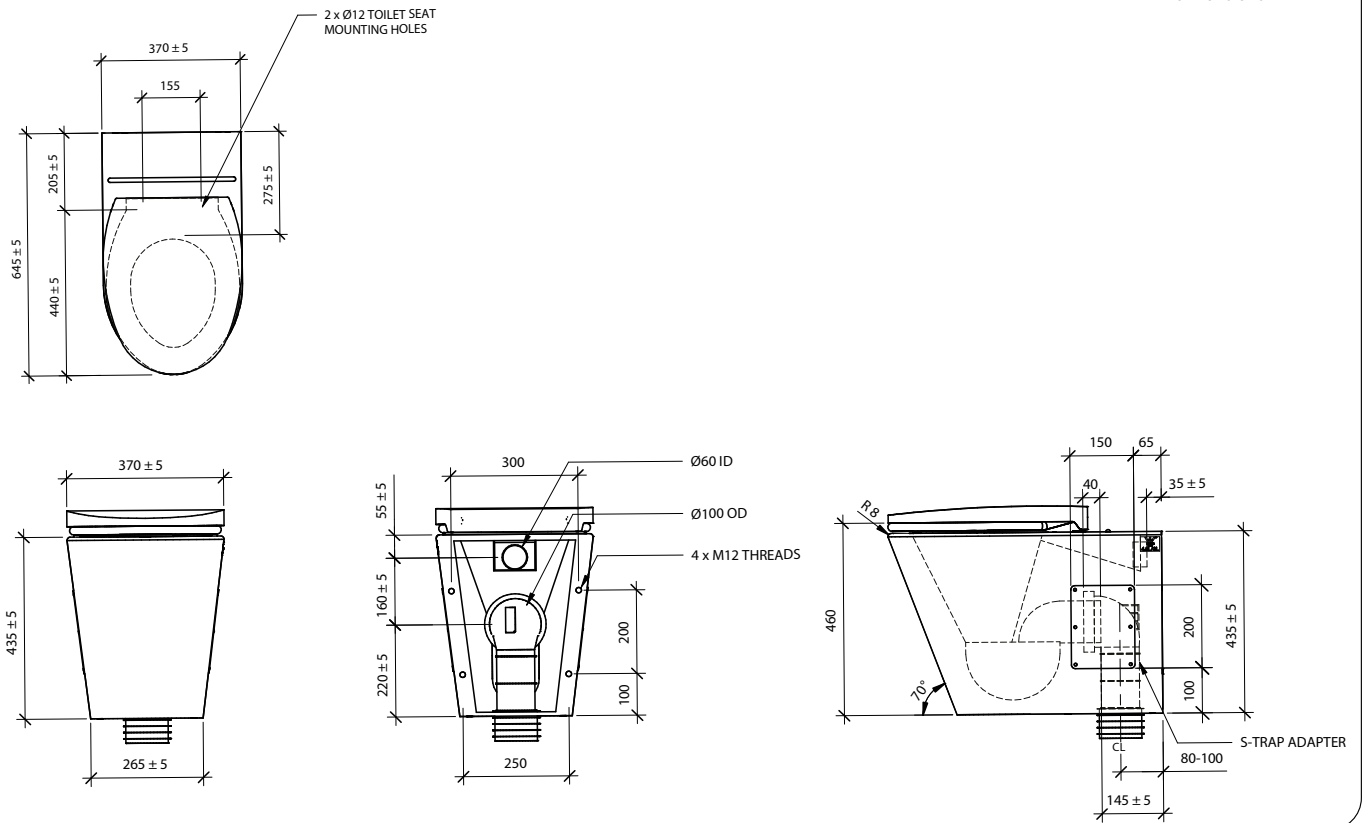

Model RBA5600-001-600 Series

*RBA5600-001-600 Shown

Materials & Features

External surface is satin finish. Internal bowl is bright polished and designed for hygiene, easy cleaning and scale resistance. Pre-drilled to suit security toilet seat. Suitable for front or rear fix. P-trap or S-trap variants available [see Available Models below].

Technical Detail

| | |
|---------------------------|---|
| Outlet Connection: | P-Trap 100mm OD |
| Pan Collar: | Standard [by others] |
| Bowl and Trap: | 1.2mm, 304 Satin Stainless Steel |
| Housing: | 1.5-2mm, 304 Satin Stainless Steel |
| Rear Fix Kit: | 4 x M12 bolts [by others] |
| Front Fix Kit: | 4 x M10 expansion bolts [by others] |
| Flush Pipe Configuration: | 40mm PVC Flush Pipe + 60mm OD Keeseal [by others] |

For best results, unit should be inspected and cleaned regularly as per the instructions in the RBA Product Warranty, Cleaning Care Guide, available on our websites.

Important: Installation instructions and current rough-in details should be furnished with each fixture. Do not rough in without certified dimensions. Dimensions are subject to manufacturer's tolerance of +/-10mm.

*RBA5600-001-601 Shown

*All dimensions in mm

*RBA5600-001-602 Shown

*All dimensions in mm

As improvements in the design and performance of RBA products are continuous, specifications may be subject to change without notice. The illustrations and descriptions herein are applicable to production as of the date of this Technical Data Sheet. Revised 07/22 © 2022 by RBA Group TD/Model RBA5600-001-600-Series/0722