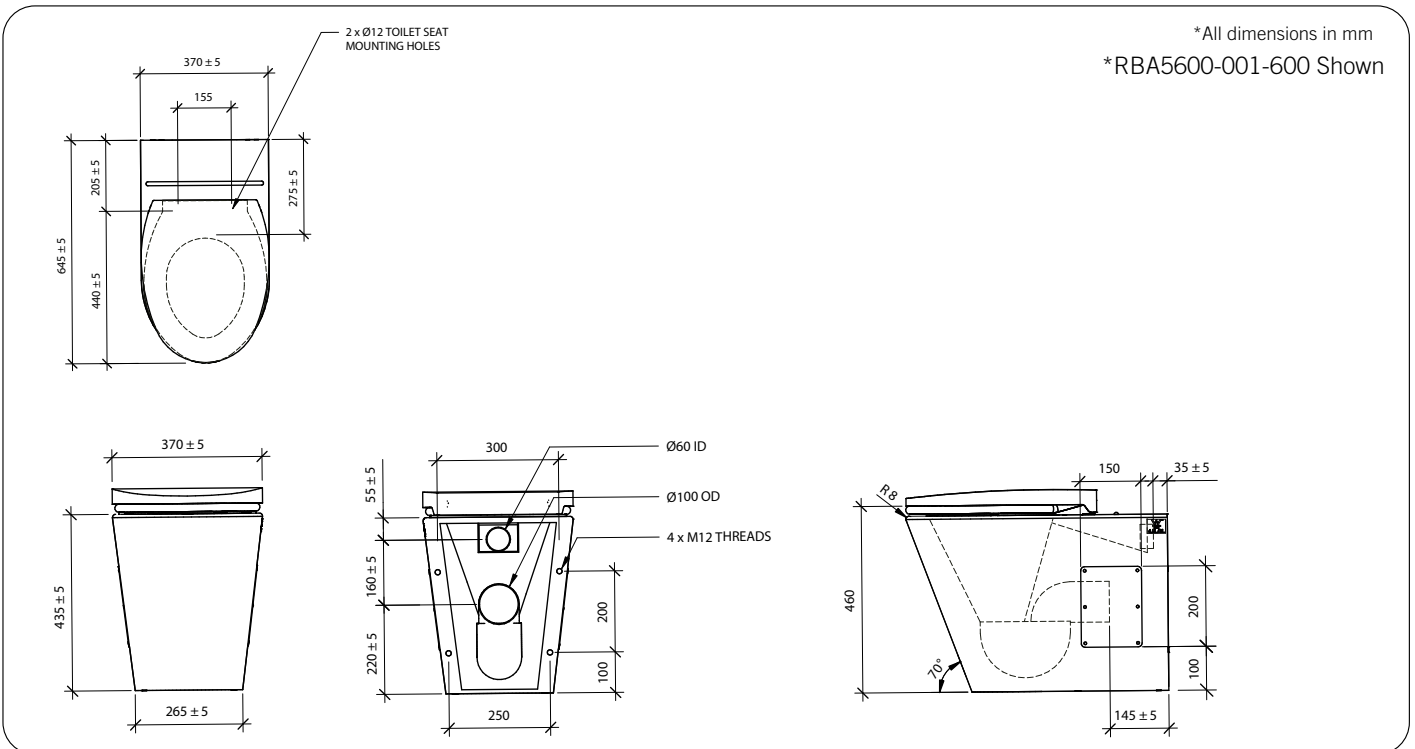

*RBA5600-001-601 Shown

As improvements in the design and performance of RBA products are continuous, specifications may be subject to change without notice. The illustrations and descriptions herein are applicable to production as of the date of this Technical Data Sheet. Revised 07/22 © 2022 by RBA Group TD/Model RBA5600-001-600-Series/0722