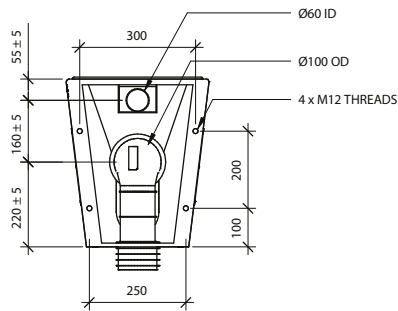

Technical Detail

| | |
|---------------------------|---|
| Outlet Connection: | P-Trap 100mm OD |
| Pan Collar: | Standard [by others] |
| Bowl and Trap: | 1.2mm, 304 Satin Stainless Steel |
| Housing: | 1.5-2mm, 304 Satin Stainless Steel |
| Rear Fix Kit: | 4 x M12 bolts [by others] |
| Front Fix Kit: | 4 x M10 expansion bolts [by others] |
| Flush Pipe Configuration: | 40mm PVC Flush Pipe + 60mm OD Keeseal [by others] |

*RBA5600-001-601 Shown

*All dimensions in mm

*RBA5600-001-602 Shown

*All dimensions in mm

As improvements in the design and performance of RBA products are continuous, specifications may be subject to change without notice. The illustrations and descriptions herein are applicable to production as of the date of this Technical Data Sheet. Revised 07/22 © 2022 by RBA Group TD/Model RBA5600-001-600-Series/0722

*RBA5600-001-603 Shown

*All dimensions in mm

As improvements in the design and performance of RBA products are continuous, specifications may be subject to change without notice. The illustrations and descriptions herein are applicable to production as of the date of this Technical Data Sheet. Revised 07/22 © 2022 by RBA Group TD/Model RBA5600-001-600-Series/0722