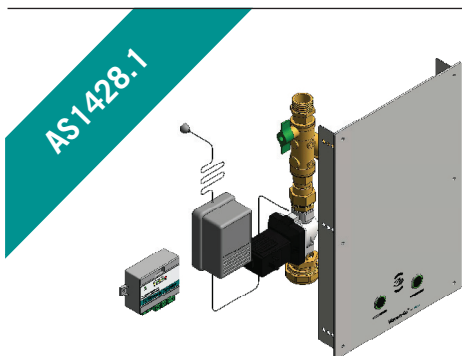

3.0mm SS Plate
Nominal 1.4 LPS
300-500kPa

RBA1882-100-501

Wave-n-Go™ Touch-Free WC Electronic Dual Flush Valve Mains Pressure, Incl Small Plate

3.0mm SS Plate
Nominal 1.4 LPS
300-500kPa

RBA1882-100-502

Wave-n-Go™ Touch-Free WC Electronic Dual Flush Valve Mains Pressure, Incl Small White Plate

White Designer Plate
Nominal 1.4 LPS
300-500kPa

RBA1882-100-503

Wave-n-Go™ Touch-Free WC Electronic Dual Flush Valve Mains Pressure, Incl Small Black Plate

Black Designer Plate
Nominal 1.4 LPS
300-500kPa

RBA1882-100-505

Wave-n-Go™ Touch-Free Accessible WC Electronic Dual Flush Valve Mains Pressure, AS1428.1

3.0mm SS Plate
Nominal 1.4 LPS
300-500kPa

RBA1882-100-507

Wave-n-Go™ Touch-Free WC Electronic Dual Flush Valve Mains Pressure, Incl Indication Rings No Plate

Designer Flush Rings
Nominal 1.4 LPS
300-500kPa

RBA1882-100-508

With a 4 Star WELS rating and adjustable flush volume, our hygienic designs will fit within a 90mm stud and suit any commercial installation.