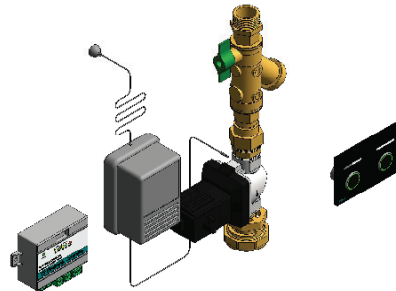

3.0mm SS Plate
Nominal 1.4 LPS
300-500kPa

RBA1882-100-501

Wave-n-Go™ Touch-Free WC Electronic Dual Flush Valve Mains Pressure, Incl Small Plate

3.0mm SS Plate
Nominal 1.4 LPS
300-500kPa

RBA1882-100-502

Wave-n-Go™ Touch-Free WC Electronic Dual Flush Valve Mains Pressure, Incl Small White Plate

White Designer Plate
Nominal 1.4 LPS
300-500kPa

RBA1882-100-503

Wave-n-Go™ Touch-Free WC Electronic Dual Flush Valve Mains Pressure, Incl Small Black Plate

Black Designer Plate
Nominal 1.4 LPS
300-500kPa

RBA1882-100-505

Wave-n-Go™ Touch-Free Accessible WC Electronic Dual Flush Valve Mains Pressure, AS1428.1

3.0mm SS Plate
Nominal 1.4 LPS
300-500kPa

RBA1882-100-507

Wave-n-Go™ Touch-Free WC Electronic Dual Flush Valve Mains Pressure, Incl Indication Rings No Plate

Designer Flush Rings
Nominal 1.4 LPS
300-500kPa

RBA1882-100-508

With a 4 Star WELS rating and adjustable flush volume, our hygienic designs will fit within a 90mm stud and suit any commercial installation.