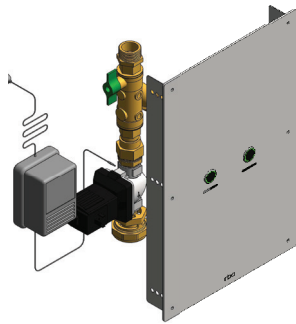

Wave-n-Go™ Touch-Free Flush Valves

Wave-n-Go™ Touch-Free WC Electronic Dual Flush Valve Mains Pressure, Incl Large Plate

3.0mm SS Plate
Nominal 1.4 LPS
300-500kPa

RBA1882-100-501