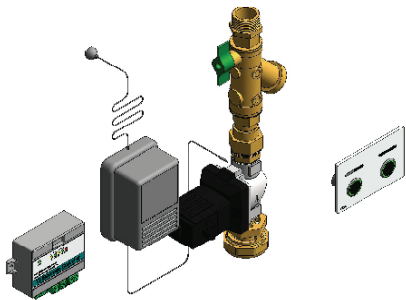

3.0mm SS Plate
Nominal 1.4 LPS
300-500kPa

RBA1882-100-501

Wave-n-Go™ Touch-Free WC Electronic Dual Flush Valve Mains Pressure, Incl Small Plate

3.0mm SS Plate
Nominal 1.4 LPS
300-500kPa

RBA1882-100-502

Wave-n-Go™ Touch-Free WC Electronic Dual Flush Valve Mains Pressure, Incl Small White Plate

White Designer Plate
Nominal 1.4 LPS
300-500kPa

RBA1882-100-503

Wave-n-Go™ Touch-Free WC Electronic Dual Flush Valve Mains Pressure, Incl Small Black Plate

Black Designer Plate
Nominal 1.4 LPS
300-500kPa

RBA1882-100-505

Wave-n-Go™ Touch-Free Accessible WC Electronic Dual Flush Valve Mains Pressure, AS1428.1

3.0mm SS Plate
Nominal 1.4 LPS
300-500kPa

RBA1882-100-507

Wave-n-Go™ Touch-Free WC Electronic Dual Flush Valve Mains Pressure, Incl Indication Rings No Plate