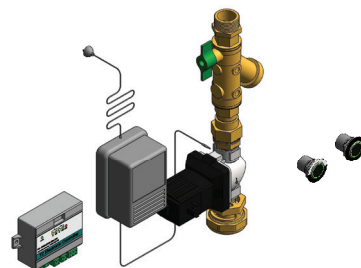

3.0mm SS Plate
Nominal 1.4 LPS
300-500kPa

RBA1882-100-501

Wave-n-Go™ Touch-Free WC Electronic Dual Flush Valve Mains Pressure, Incl Small Plate

3.0mm SS Plate
Nominal 1.4 LPS
300-500kPa

RBA1882-100-502

Wave-n-Go™ Touch-Free WC Electronic Dual Flush Valve Mains Pressure, Incl Small White Plate

White Designer Plate
Nominal 1.4 LPS
300-500kPa

RBA1882-100-503

Wave-n-Go™ Touch-Free WC Electronic Dual Flush Valve Mains Pressure, Incl Small Black Plate

Black Designer Plate
Nominal 1.4 LPS
300-500kPa

RBA1882-100-505

Wave-n-Go™ Touch-Free Accessible WC Electronic Dual Flush Valve Mains Pressure, AS1428.1

3.0mm SS Plate
Nominal 1.4 LPS
300-500kPa

RBA1882-100-507

Wave-n-Go™ Touch-Free WC Electronic Dual Flush Valve Mains Pressure, Incl Indication Rings No Plate

Designer Flush Rings
Nominal 1.4 LPS
300-500kPa

RBA1882-100-508

With a 4 Star WELS rating and adjustable flush volume, our hygienic designs will fit within a 90mm stud and suit any commercial installation.