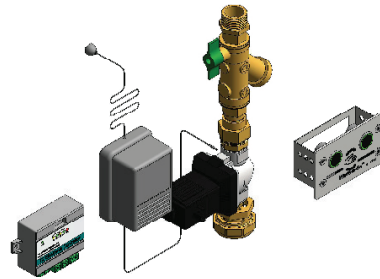

3.0mm SS Plate
Nominal 1.4 LPS
300-500kPa

RBA1882-100-501

Wave-n-Go™ Touch-Free WC Electronic Dual Flush Valve Mains Pressure, Incl Small Plate

3.0mm SS Plate
Nominal 1.4 LPS
300-500kPa

RBA1882-100-502

Wave-n-Go™ Touch-Free WC Electronic Dual Flush Valve Mains Pressure, Incl Small White Plate

White Designer Plate
Nominal 1.4 LPS
300-500kPa

RBA1882-100-503

Wave-n-Go™ Touch-Free WC Electronic Dual Flush Valve Mains Pressure, Incl Small Black Plate

Black Designer Plate
Nominal 1.4 LPS
300-500kPa

RBA1882-100-505

Wave-n-Go™ Touch-Free Accessible WC Electronic Dual Flush Valve Mains Pressure, AS1428.1

3.0mm SS Plate
Nominal 1.4 LPS
300-500kPa

RBA1882-100-507

Wave-n-Go™ Touch-Free WC Electronic Dual Flush Valve Mains Pressure, Incl Indication Rings No Plate

Designer Flush Rings
Nominal 1.4 LPS
300-500kPa

RBA1882-100-508

With a 4 Star WELS rating and adjustable flush volume, our hygienic designs will fit within a 90mm stud and suit any commercial installation.