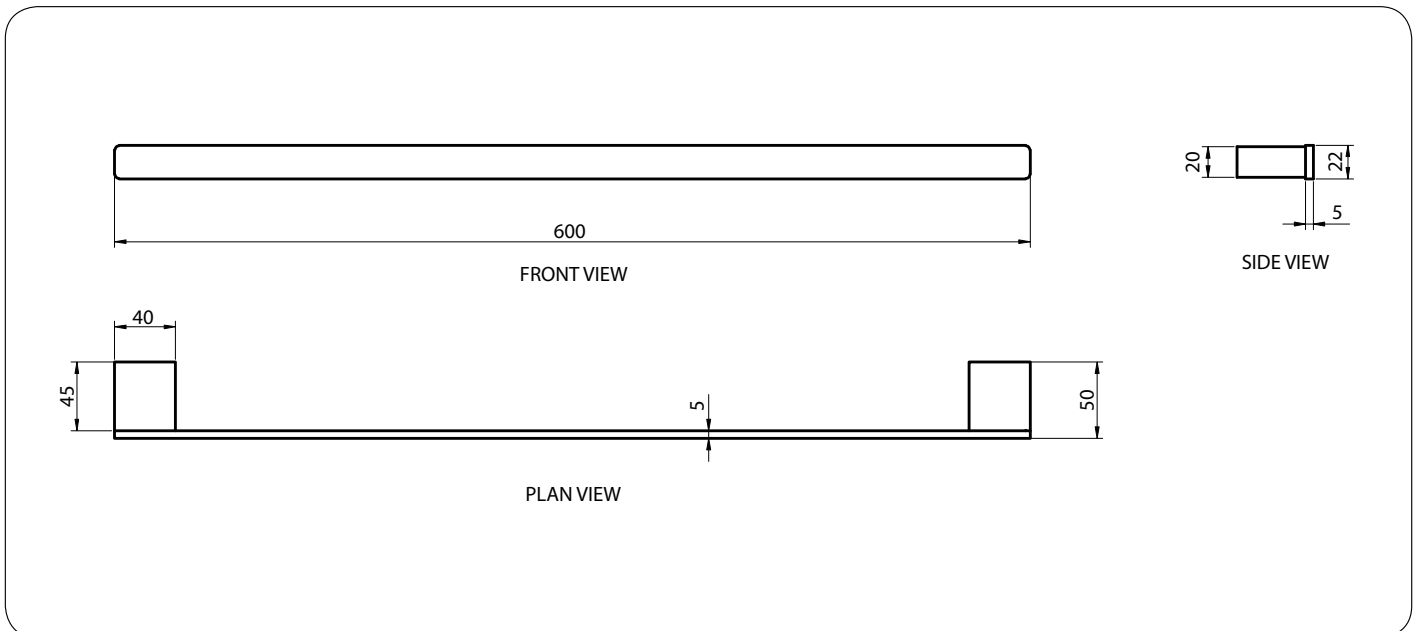

Technical Detail

Material: Heavy Duty Brass
 Finish: Bright Chrome
 Bracket: Heavy Duty Brass Lug
 Fixings: Included

Available Model

RBA1643-104

äska Towel Rail #1

Important: Installation instructions and current rough-in details should be furnished with each fixture. Do not rough in without certified dimensions. Dimensions are subject to manufacturer's tolerance of +/-10mm.

äska Robe Hook

20mm[W] x 65mm[H] x
30mm[D]

RBA1643-100

äska Double Robe Hook

90mm[W] x 25mm[H] x
30mm[D]

RBA1643-110

äska Toilet Roll Holder #1

138mm[W] x 22mm[H] x
95mm[D]

290mm[W] x 25mm[H] x
60mm[D]

RBA1643-122

ända Soap Dish

110mm[W] x 38mm[H] x
110mm[D]

RBA1622-101

ända Toilet Roll Holder w/ Phone Shelf

140mm [W] x 81mm[H] x
74mm[D]

RBA1622-105

äska Towel Rail #1

600mm[W] x 22mm[H] x
50mm[D]

RBA1643-104

äska Towel Rail #2

600mm[W] x 22mm[H] x
100mm[D]

RBA1643-114