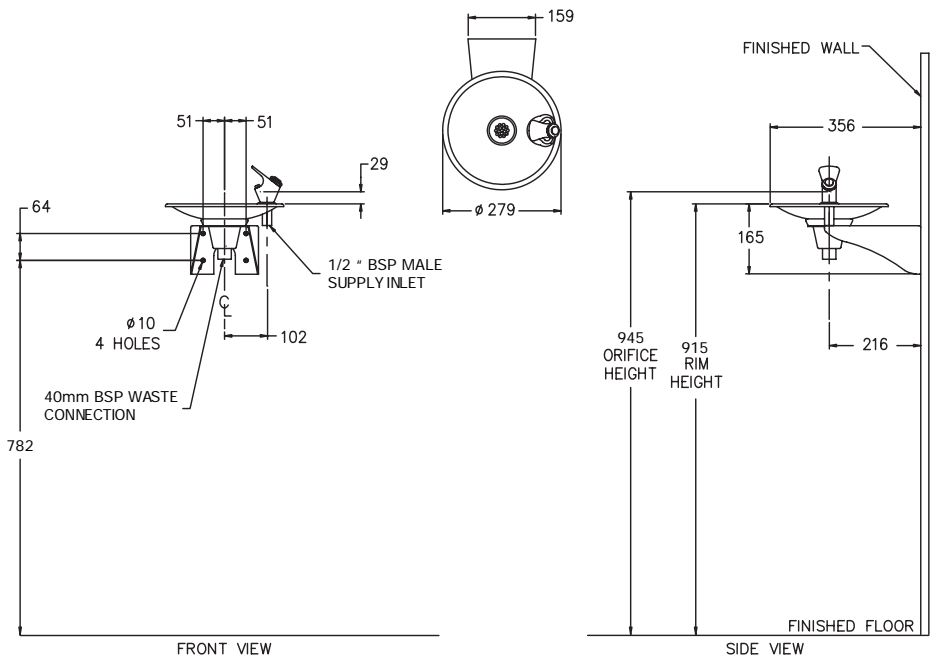

rba

INSTALLATION INSTRUCTIONS

RBA8900-018 WALL MOUNTED DRINKING FOUNTAIN

COMPONENTS

Stainless Steel Drinking Fountain
Bubbler Assembly
Wall anchors by others

PRE-INSTALLATION

Installation should be in accordance with AS/NZS 3500.1 & AS/NZS 3500.2, local authority and statutory requirements, and as per these installation instructions.

The drinking fountain is "wall mounted" and should preferably be fixed to a masonry wall with suitable wall anchors provided by others.

INSTALLATION

1. Check architects drawing for mounting and details.
2. Place the unit in the required location and mark up fixing locations.
3. Place unit and then fix unit to wall using appropriate anchors and bolts supplied by others.
4. Mount bubbler assembly.
5. Flush water lines to remove solids from the pipe lines before making required supply and drainage connections.
6. Turn on water and test for leaks.

NOTE: BUBBLER WILL NOT TOLERATE DIRT OR GRIT AND WILL NOT SHUT OFF IF CONTAMINATED.

HYDRAULIC REQUIREMENTS

Pressure:	Min: 200kPa Max: 600kPa
Inlet Connection:	1/2" BSP inlet connection
Outlet Connection:	40mm BSP Waste connection
Water Temperature:	4 - 30°C

INSTALLATION DRAWING

RBA8900-018 WALL MOUNTED DRINKING FOUNTAIN

SPARE PARTS

RBA Code Number

RBA8900-999-002

Part Description

Replacement cartridge

TROUBLE SHOOTING