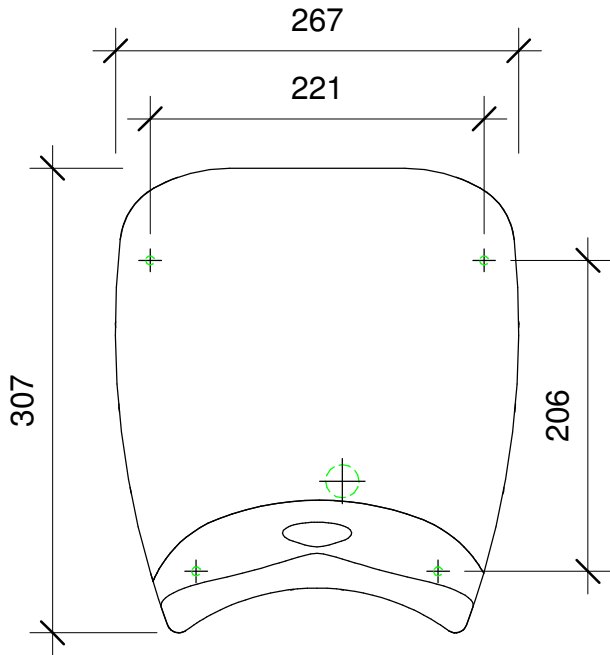

1 FRONT ELEVATION
1 : 5