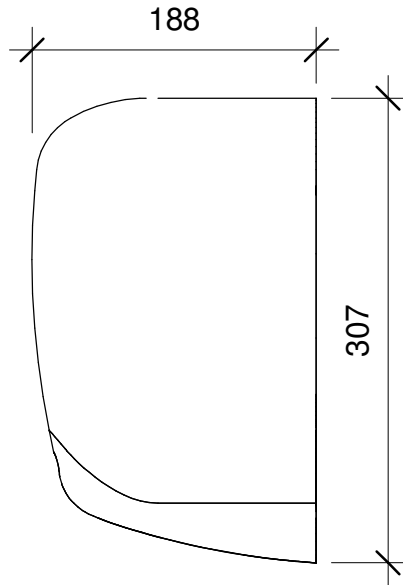

2 SIDE ELEVATION
1 : 5