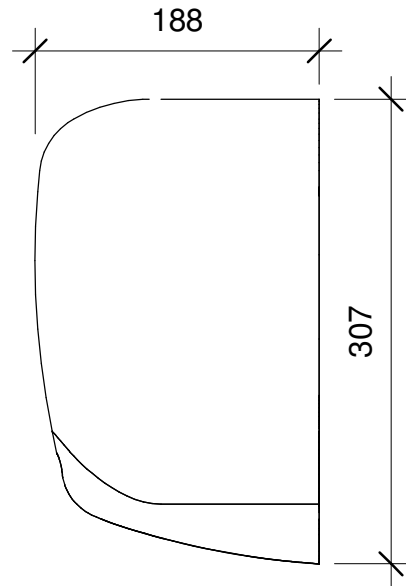

2 SIDE ELEVATION
1 : 5