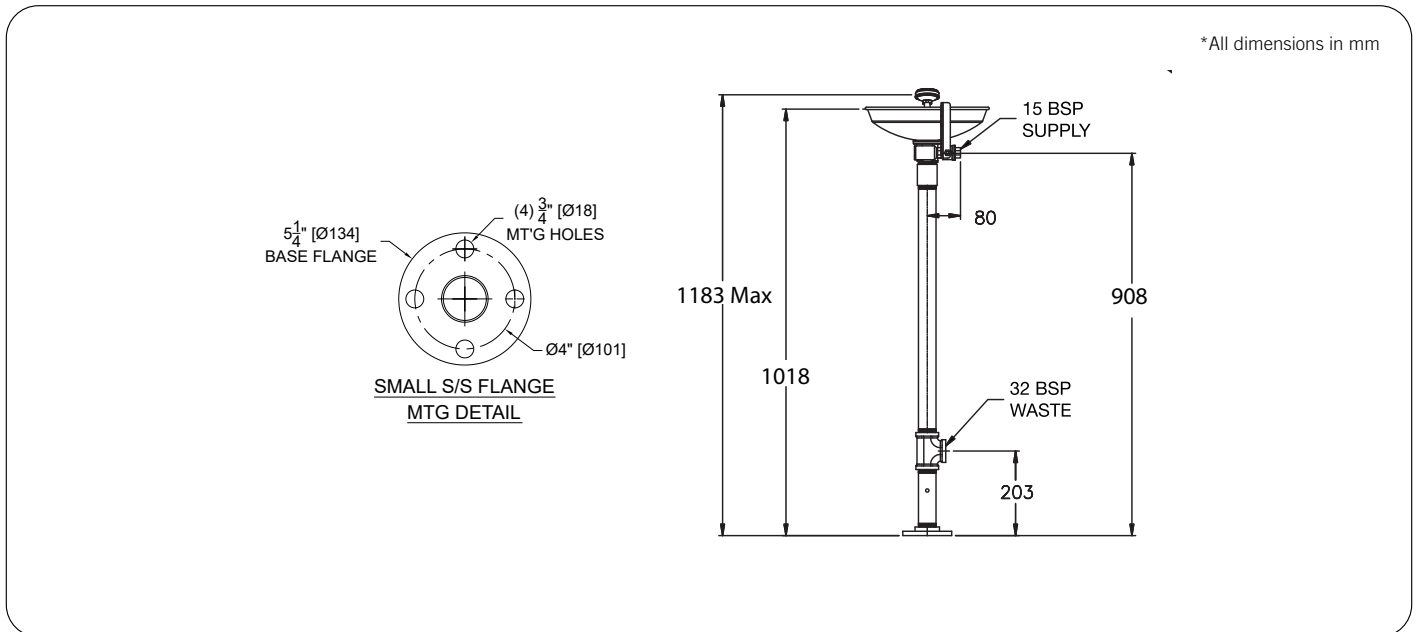

### Technical Detail

Max Inlet Pressure:	500 KPa
Inlet Connection:	15mm female BSP
Waste Outlet Connection:	32mm female BSP
Min Flushing Fluid Supply Line Size:	15mm

### Installation:

134mm dia stainless steel floor flange, fixings by others. Installation should be in accordance with AS 4775 / ANSI Z358.1 and appropriate local requirements.

### Related Products

**RBA8300-440** Eye Wash Wall Mounted

**Important:** Installation instructions and current rough-in details should be furnished with each fixture. Do not rough in without certified dimensions. Dimensions are subject to manufacturer's tolerance of +/-10mm.