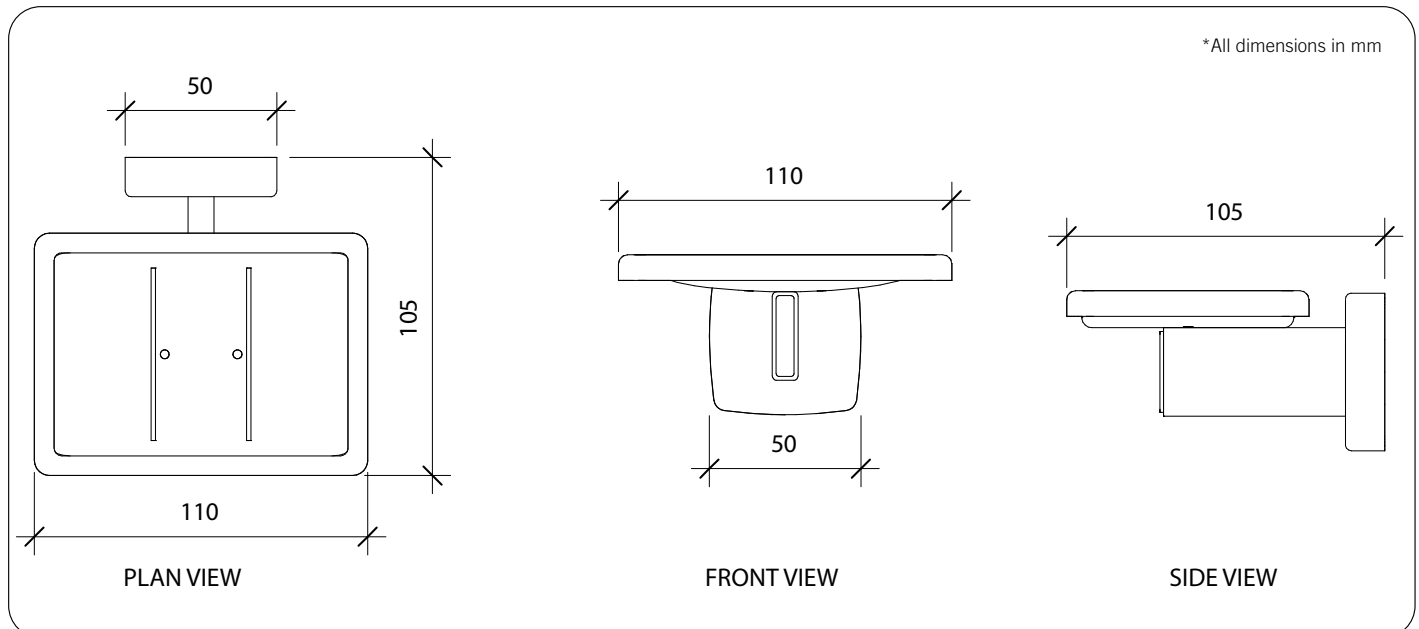

### Materials & Features

Manufactured from stainless steel with all exposed surfaces polished to a bright finish. Two drain holes and two ridges to support bar of soap

### Available Model

**RBA7730-001** Soap Dish, Bright Stainless Steel  
**RBA7730-002** Soap Dish, Satin Stainless Steel

**Important:** Installation instructions and current rough-in details should be furnished with each fixture. Do not rough in without certified dimensions. Dimensions are subject to manufacturer's tolerance of +/-10mm.