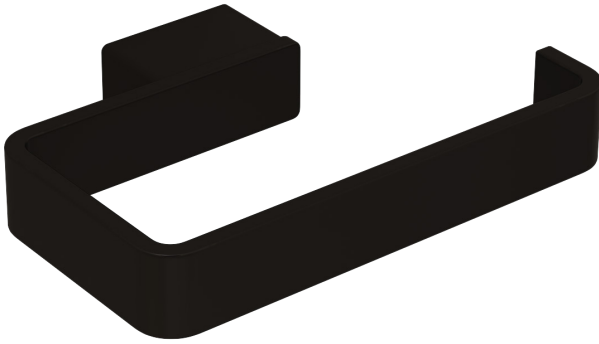

Model RBA1643-302