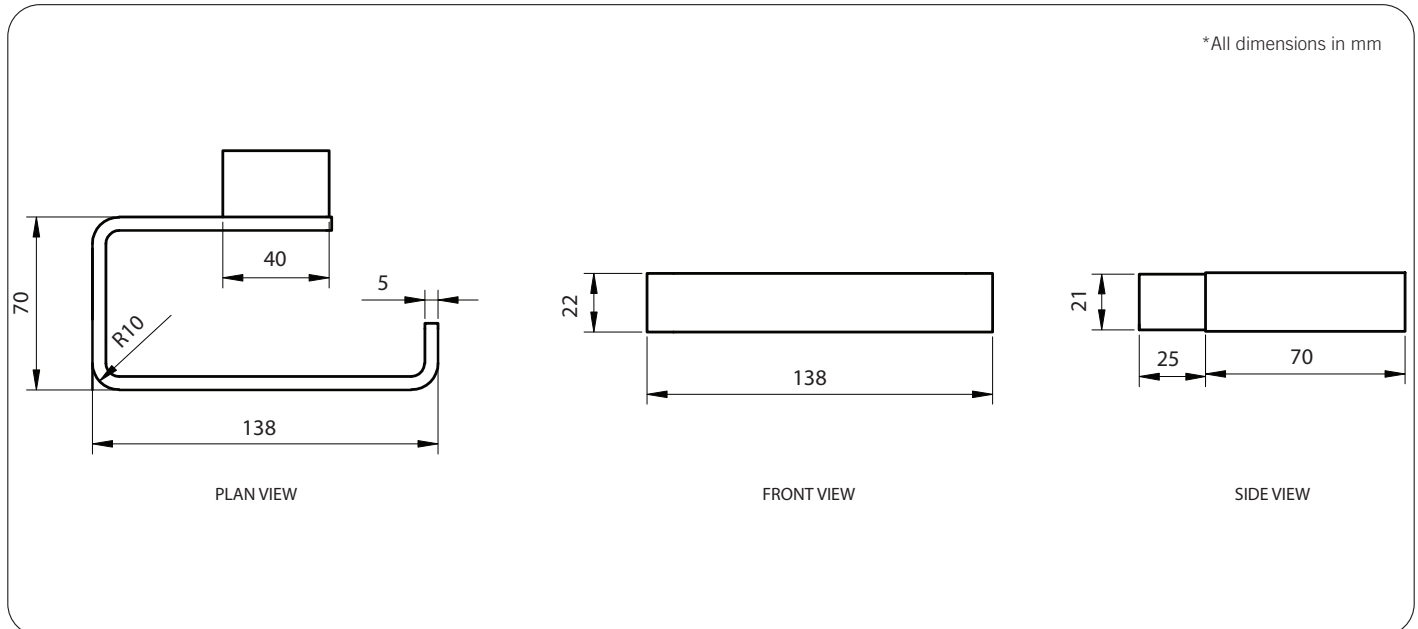

Related Products

RBA1643-300 äska Robe Hook, Matte Black

Important: Installation instructions and current rough-in details should be furnished with each fixture. Do not rough in without certified dimensions. Dimensions are subject to manufacturer's tolerance of +/-10mm.