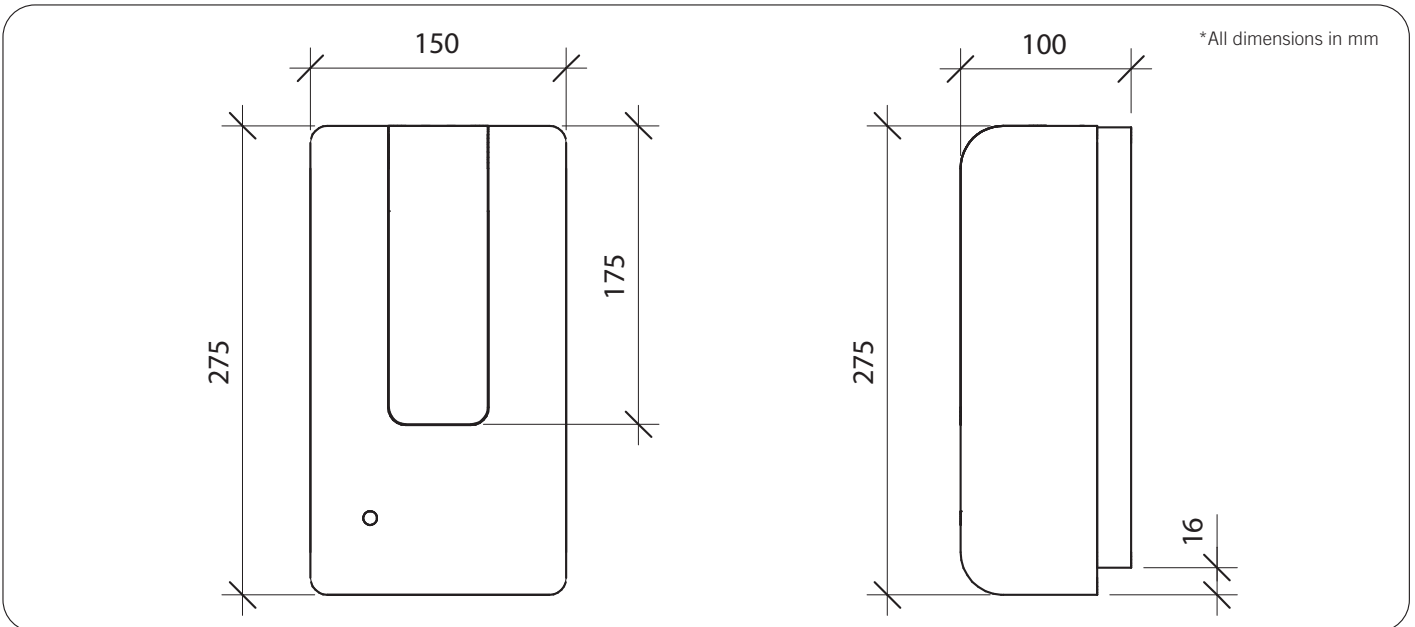

Available Models

RBA7730-003

Sensor Gel/Liquid Sanitiser Dispenser

RBA7730-013

Sensor Spray Sanitiser Dispenser

Important: Installation instructions and current rough-in details should be furnished with each fixture. Do not rough in without certified dimensions. Dimensions are subject to manufacturer's tolerance of +/-10mm.