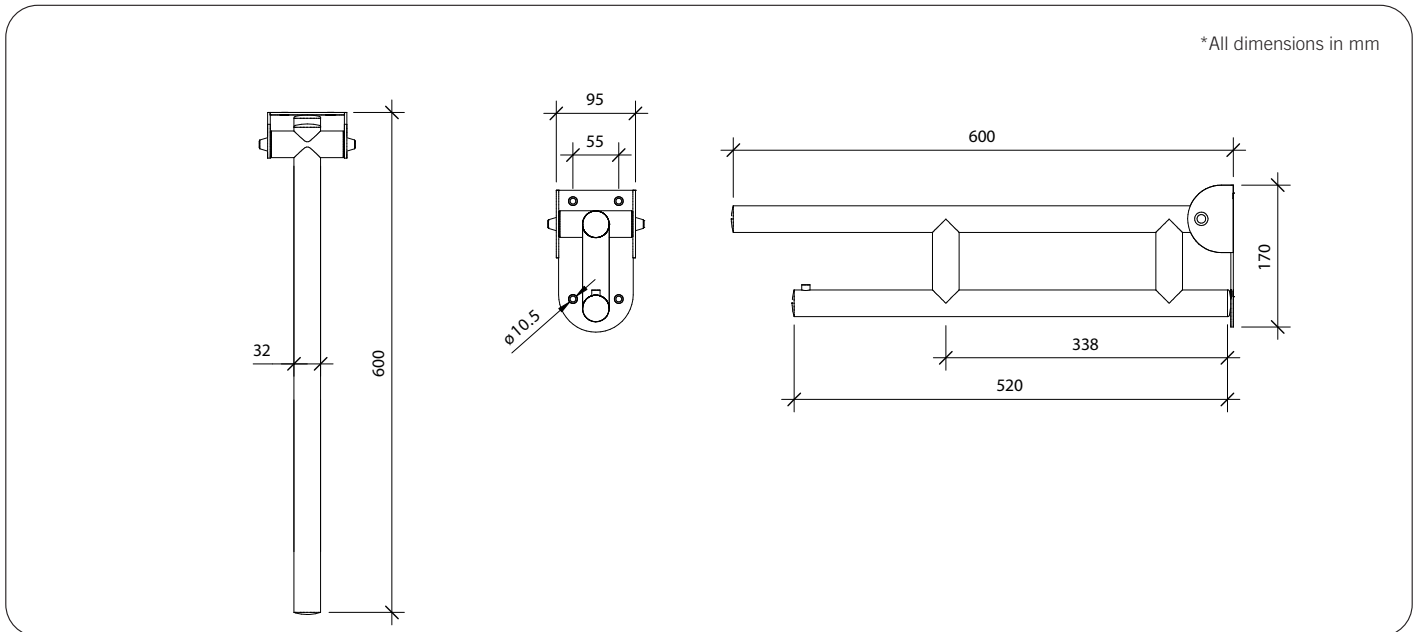

Installation

Warning: Grab rails are no stronger than the anchors or walls to which they are attached and must be firmly secured in order to support the loads for which they are intended. Refer local codes and Installation Instructions for location of fixing points, method of attachment, etc.

Important: Installation instructions and current rough-in details should be furnished with each fixture. Do not rough in without certified dimensions. Dimensions are subject to manufacturer's tolerance of +/-10mm.