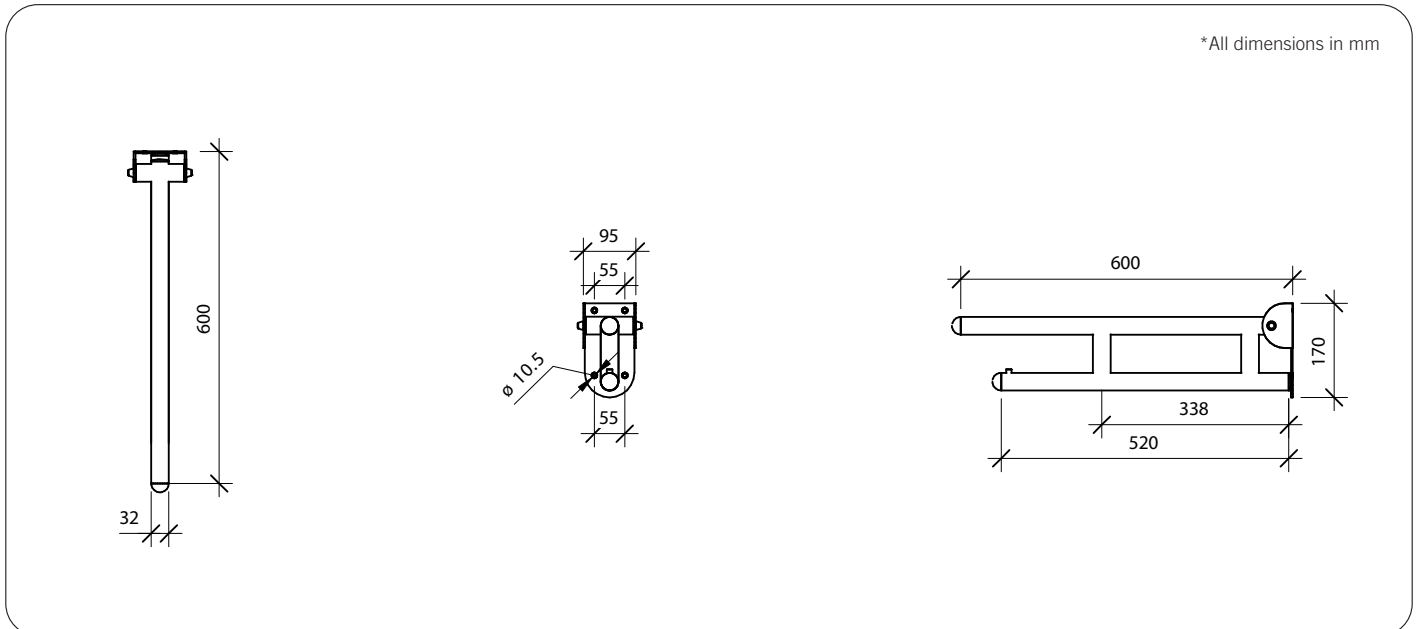

Model RBA4603-09 Series

Materials & Features

Stainless Steel Drop Down Grab Rail can be folded up against the wall. Simple one-hand operation to allow easy access to the WC.

Technical Detail

Rail: 32mm [Dia], 304 Satin Stainless Steel
 Fixings: Included

*RBA4603-098 shown

Available Models

- RBA4603-091** Raffaello Drop Down Grab Rail | White (Antibacterial)
- RBA4603-098** Raffaello Drop Down Grab Rail | Matte Black (Antibacterial)
- RBA4603-099** Raffaello Drop Down Grab Rail | Chrome

Installation

Warning: Grab rails are no stronger than the anchors or walls to which they are attached and must be firmly secured in order to support the loads for which they are intended. Refer local codes and Installation Instructions for location of fixing points, method of attachment, etc.

Important: Installation instructions and current rough-in details should be furnished with each fixture. Do not rough in without certified dimensions. Dimensions are subject to manufacturer's tolerance of +/-10mm.