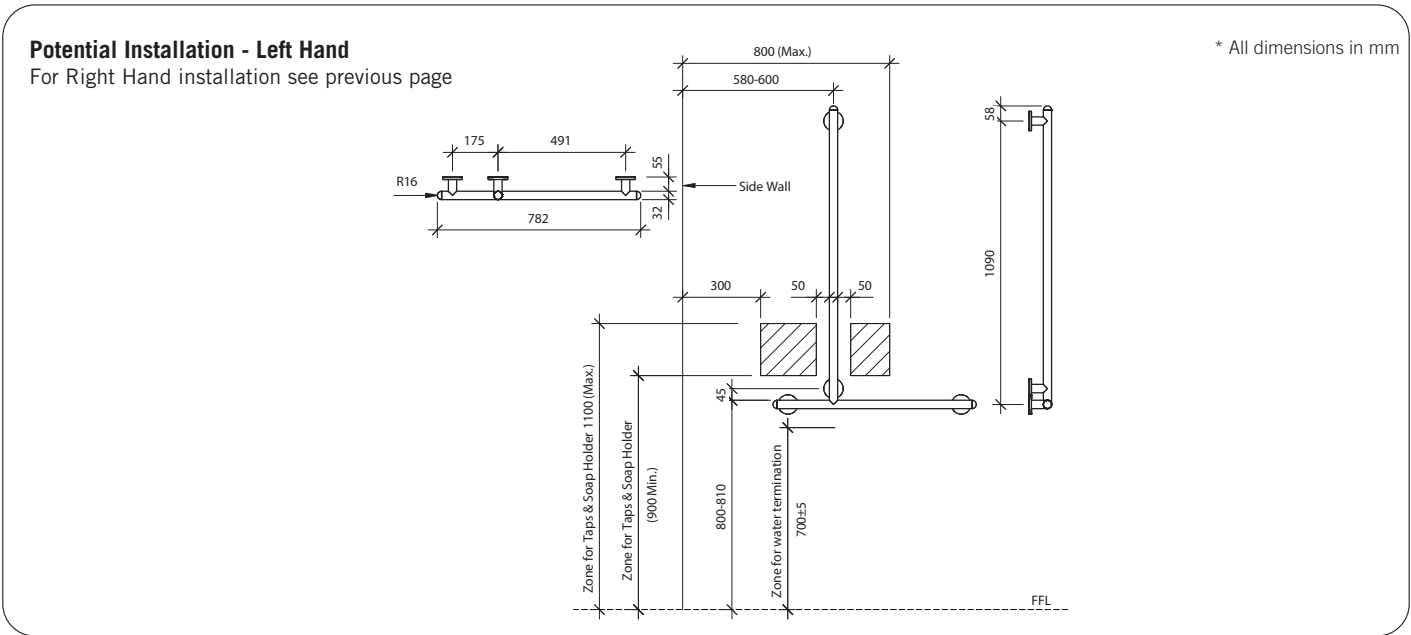

Model RBA4601-069

Materials & Features

Raffaello Stainless Steel Shower T-Rail is accessible compliant when installed in accordance with AS1428.1-2009 (Amdt. 2010) and local building codes. Rails are ambidextrous and vertical rail can be positioned left, right or centre.

Important: Installation instructions and current rough-in details should be furnished with each fixture. Do not rough in without certified dimensions. Dimensions are subject to manufacturer's tolerance of +/-10mm.

Potential Installation - Right Hand

For Left Hand installation see following page

* All dimensions in mm

As improvements in the design and performance of RBA products are continuous, specifications may be subject to change without notice. The illustrations and descriptions herein are applicable to production as of the date of this Technical Data Sheet. Revised 06/21 © 2021 by RBA Group TD/Model RBA4601-069/0621

Model RBA4601-069

Important: Installation instructions and current rough-in details should be furnished with each fixture. Do not rough in without certified dimensions. Dimensions are subject to manufacturer's tolerance of +/-10mm.