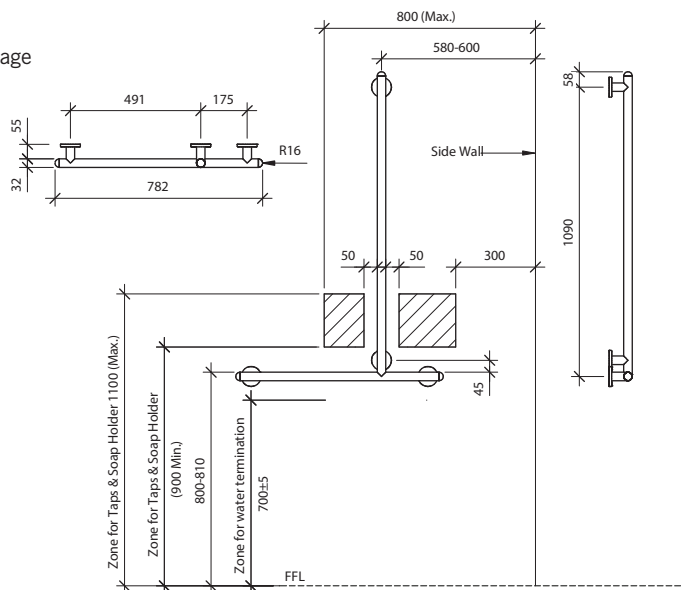

Potential Installation - Right Hand

For Left Hand installation see following page

* All dimensions in mm

As improvements in the design and performance of RBA products are continuous, specifications may be subject to change without notice. The illustrations and descriptions herein are applicable to production as of the date of this Technical Data Sheet. Revised 06/21 © 2021 by RBA Group TD/Model RBA4601-069/0621