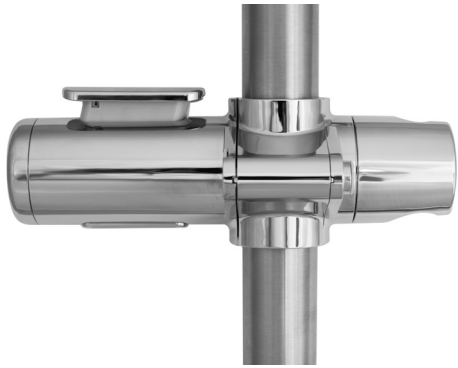

Model RBA4110-999-011

Materials & Features

Chrome plated ABS. Suitable for 32mm diameter shower rail. Easily adjustable and suits most shower handsets.

Technical Detail

Finish: Chrome plated ABS

Available Model

- RBA4110-999-011 enda Shower Rail Handset Slider, 32mm | Chrome
- RBA4110-999-013 enda Shower Rail Handset Slider, 32mm | Satin
- RBA4110-999-014 enda Shower Rail Handset Slider, 32mm | Matte Black

Related Products

- RBA4110-999-008 Shower, Handset & Hose Kit | Chrome

Installation

Unit is designed to be retrofitted onto 32mm grab rails.

Important: Installation instructions and current rough-in details should be furnished with each fixture. Do not rough in without certified dimensions. Dimensions are subject to manufacturer's tolerance of +/-10mm.