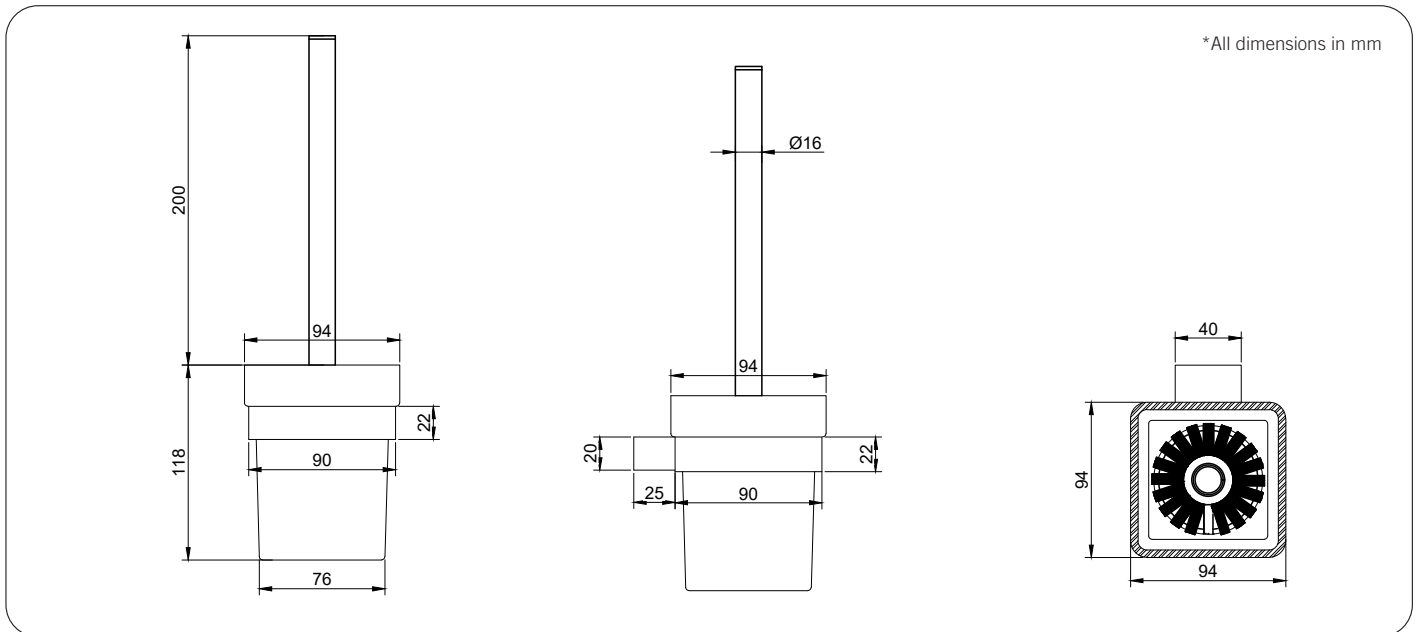

Technical Detail

Rail: Heavy Duty Brass, Bright Chrome Finish
 Handle: Chrome plated ABS
 Cup: Frosted Glass
 Bracket: 12mm heavy duty brass Lug
 Fixings: included

Available Model

RBA1643-139 äska Toilet Brush Holder

Related Products

RBA4150-101 Accessible Compliant Backrest, #304 SSS Rails
 RBA4601-178 90° LH Accessible Grab Rail | Matte Black
 RBA4600-018 Raffaello Straight Rail | Matte Black| 366MM

Important: Installation instructions and current rough-in details should be furnished with each fixture. Do not rough in without certified dimensions. Dimensions are subject to manufacturer's tolerance of +/-10mm.