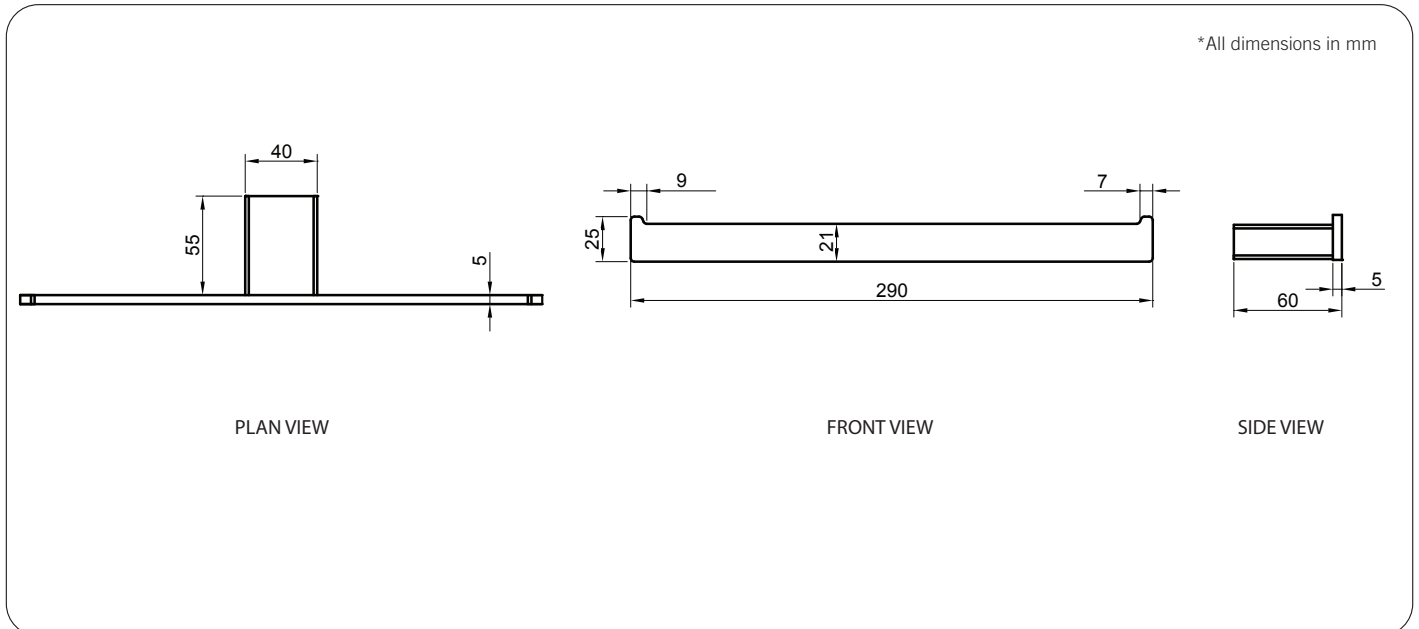

Technical Detail

Material: Heavy Duty Brass
 Finish: Bright Chrome
 Bracket: Heavy Duty Brass Lug
 Fixings: Included

Available Model

RBA1643-122

äska Double Toilet Roll Holder

Important: Installation instructions and current rough-in details should be furnished with each fixture. Do not rough in without certified dimensions. Dimensions are subject to manufacturer's tolerance of +/-10mm.