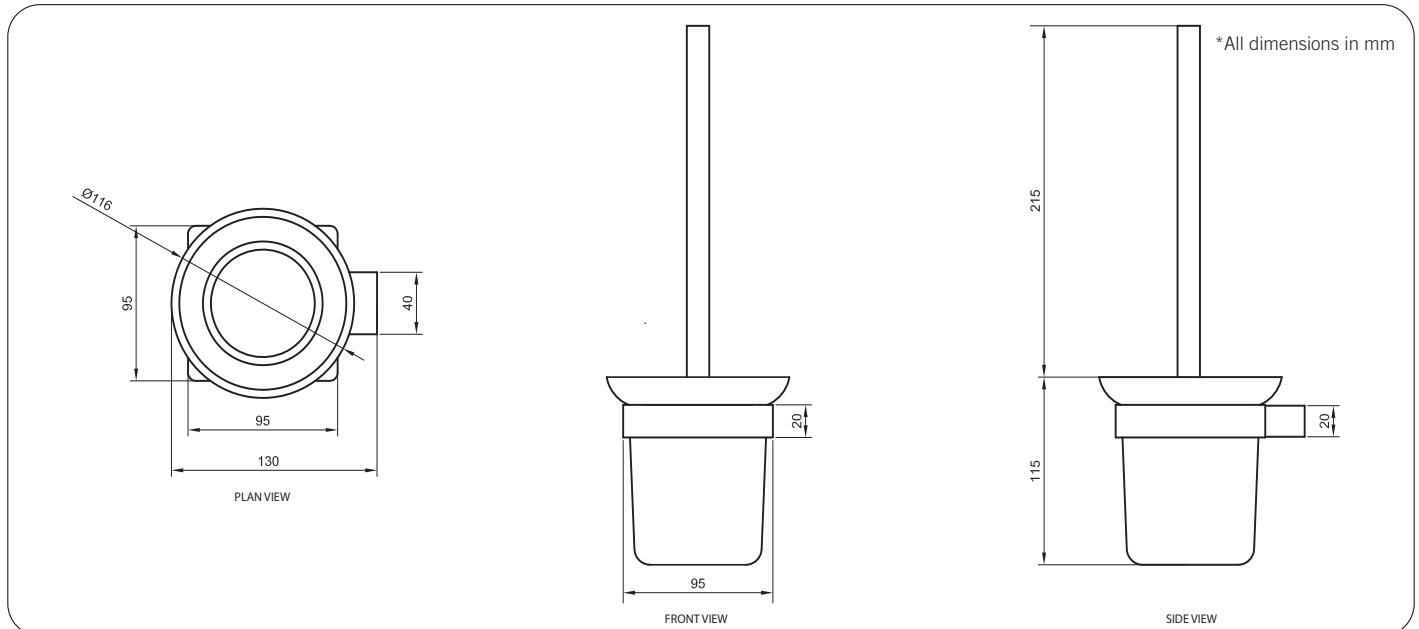

Technical Detail

Material:	Heavy Duty Brass, Bright Chrome Finish
Handle:	Chrome plated ABS
Cup:	Frosted Glass
Bracket:	12mm Heavy Duty Brass Lug
Fixings:	Included

Available Model

RBA1631-139

oken Toilet Brush Holder

Important: Installation instructions and current rough-in details should be furnished with each fixture. Do not rough in without certified dimensions. Dimensions are subject to manufacturer's tolerance of +/-10mm.