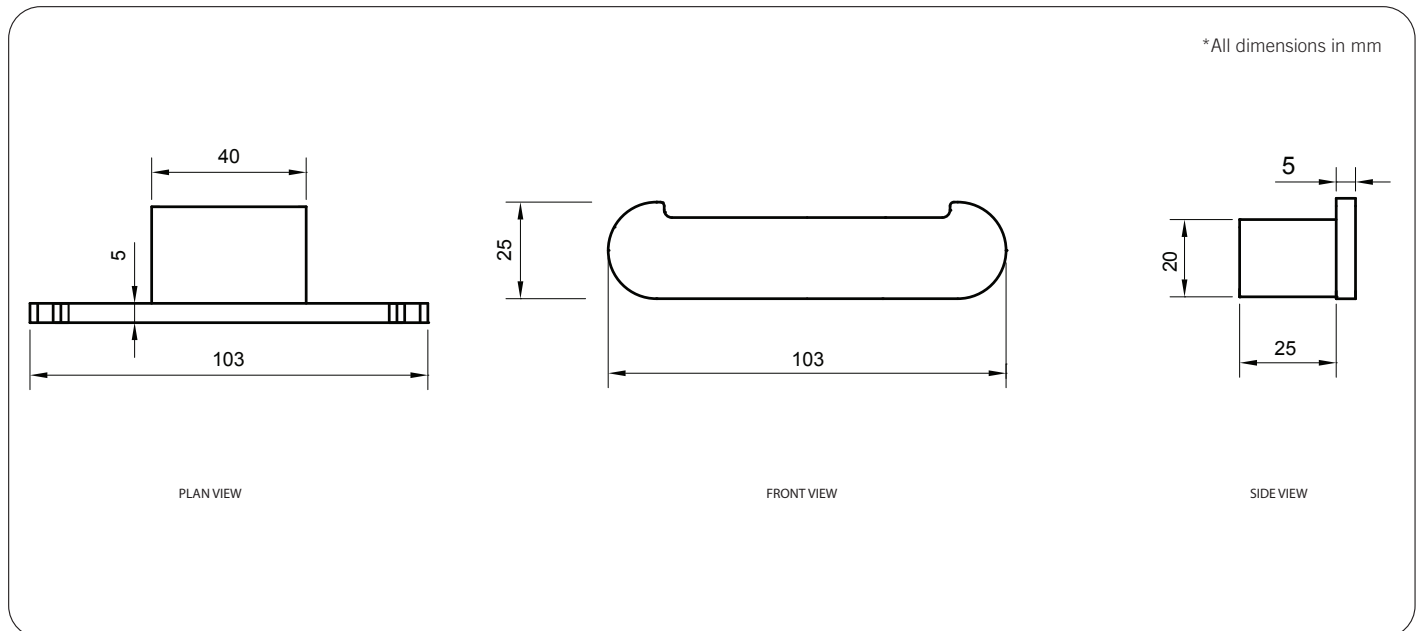

Technical Detail

Material: Heavy Duty Brass
 Finish: Bright Chrome
 Bracket: 12mm Heavy Duty Brass Lug
 Fixings: Included

Available Model

RBA1631-110

oken Double Robe Hook

Important: Installation instructions and current rough-in details should be furnished with each fixture. Do not rough in without certified dimensions. Dimensions are subject to manufacturer's tolerance of +/-10mm.

öken Robe Hook

22mm[W] x 72mm[H] x 30mm[D]

RBA1631-100

öken Double Robe Hook

103mm[W] x 25mm[H] x 30mm[D]

RBA1631-110

öken Toilet Roll Holder #1

146mm[W] x 22mm[H] x 98mm[D]

300mm[W] x 25mm[H] x 60mm[D]

RBA1631-122

öken Towel Rail #1

600mm[W] x 22mm[H] x 50mm[D]

RBA1631-104

öken Towel Rail #2

600mm[W] x 22mm[H] x 99mm[D]

RBA1631-114

öken Toilet Brush Holder

116mm[W] x 330mm[H] x 130mm[D]

RBA1631-139

önda Soap Dish

110mm[W] x 38mm[H] x 110mm[D]

RBA1622-101