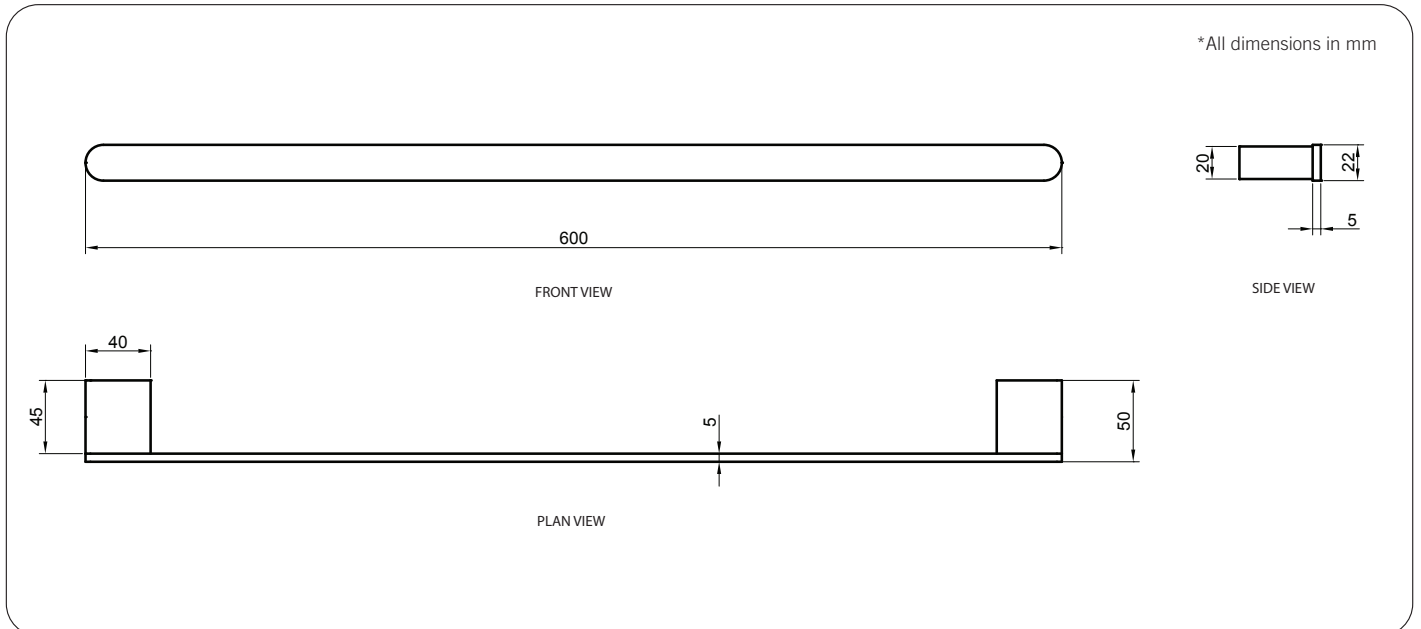

Technical Detail

Material: Heavy Duty Brass
 Finish: Bright Chrome
 Bracket: 12mm Heavy Duty Brass Lug
 Fixings: Included

Available Model

RBA1631-104

oken Towel Rail #1

Important: Installation instructions and current rough-in details should be furnished with each fixture. Do not rough in without certified dimensions. Dimensions are subject to manufacturer's tolerance of +/-10mm.

300mm[W] x 25mm[H] x 60mm[D]

RBA1631-122

öken Towel Rail #1

600mm[W] x 22mm[H] x 50mm[D]

RBA1631-104

öken Towel Rail #2

600mm[W] x 22mm[H] x 99mm[D]

RBA1631-114