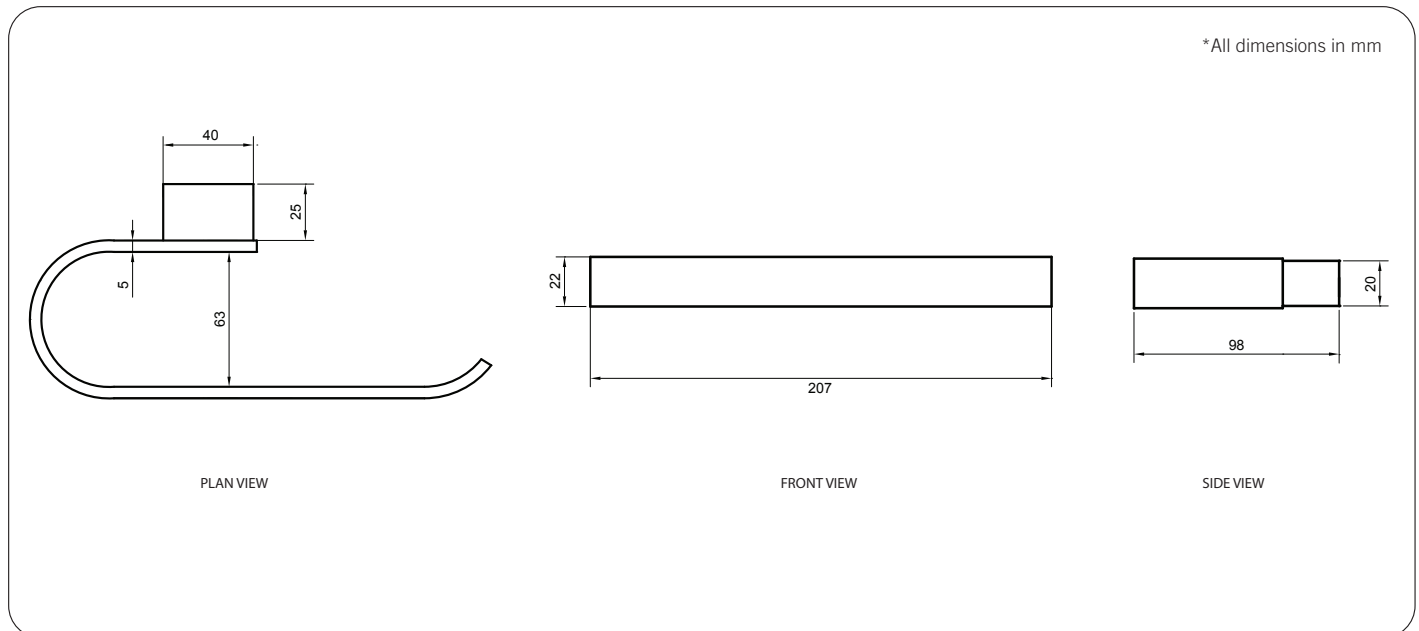

Technical Detail

Material: Heavy Duty Brass
 Finish: Bright Chrome
 Bracket: 12mm Heavy Duty Brass Lug
 Fixings: Included

Available Model

RBA1631-103

oken Towel Loop

Important: Installation instructions and current rough-in details should be furnished with each fixture. Do not rough in without certified dimensions. Dimensions are subject to manufacturer's tolerance of +/-10mm.

300mm[W] x 25mm[H] x 60mm[D]

RBA1631-122

öken Towel Rail #1

600mm[W] x 22mm[H] x 50mm[D]

RBA1631-104

öken Towel Rail #2

600mm[W] x 22mm[H] x 99mm[D]

RBA1631-114